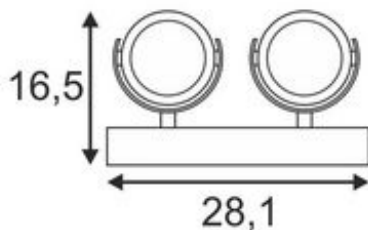

KALU wall and ceiling light

double-headed, LED, 3000K, white/black, 20W

Article number	147611
Number of light sources	2
Max. wattage	20 Watt
Lamp	COB LED module
Light distribution type 1	Direct
Light distribution type 3	rotationally symmetric
Product family	Kalu LED
Feed-in capability	No
Lamp included	No
Width	28.1 cm
Height	8.8 cm
Depth	16.5 cm
Net weight	1.541 kg
Gross weight	1.801 kg
Voltage	220-240 ~50/60 Volts
Protection class	I
Beam angle	14 Degree
Material	Aluminium
Colour	black/white
Way of mounting	Surface wall / Surface ceiling mounting
Average lifespan	40000 Hours
Colour temperature	3000 Kelvin
Colour rendering index	80
Luminous flux	1320 lm
Energy efficiency class	A++
fastCalcEnabled	Yes
ranking	400
Catalogue page	BIG WHITE 2017: 294

As one would expect, the LED extension of the popular KALU series guarantees the utterly free adjustment of lamp heads. Fitted with dimmable, high output LEDs, the KALU series has just become even more efficient and versatile! Available in matt black or black and white, KALU LED wall and ceiling light is supplied ready for direct connection to 230V mains supply.