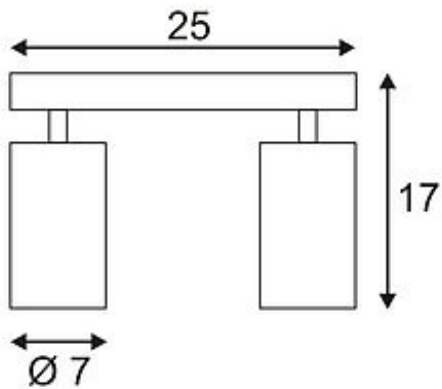

ASTO TUBE II wall and ceiling luminaire

alu-brushed, 2x GU10, max. 75W

Article number	147422
Catalogue	BIG WHITE 2015, Page 165
Type of lamp	Conventional lamp
Lamp	GU10 230V max. 75W
Lampholder / Socket	GU10
Number of light sources	2
Lamp included	No
Tilt range	90 Degree
Rotation range	350 Degree
Height	12 cm
Diameter	7 cm
Net weight	0.853 kg
Gross weight	1.439 kg
Voltage	230 Volt
Max. wattage	150 Watt
Protection class	I
Material	aluminium
Colour	aluminium brushed
Way of mounting	surface wall mounting / surface ceiling mounting
Remark 1	Canopy (L / B / H): 25 / 7 / 2,5 cm
Remark 2	Maximum bulb measures (Ø / L): 6,4 / 8,1 cm
Remark 3	Energy labels in your language are available in the Service Area sub point Download
Suitable for lamps from EEC	E
Suitable for lamps up to EEC	A++
Light distribution type 1	direct
Light distribution type 3	rotationally symmetric

The ASTO TUBE wall and ceiling luminaire is made from aluminum and available in white or alu-brushed finish. The opaque, cylindrical body of the fitting is adjustable and ensures glare-free illumination of the chosen GU10 halogen or LED bulb. ASTO TUBE is ready for direct connection to 230V mains supply. This luminaire is compatible with bulbs of the energy classes: E - A++