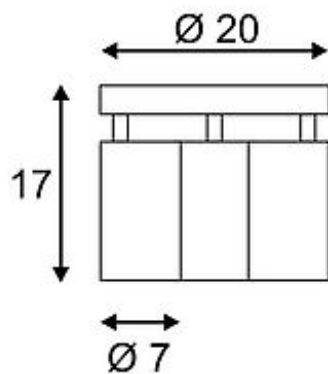

## ASTO TUBE 3 ROUND

wall and ceiling, round canopy, white, 3xGU10, max. 75W

Article number	147414
Catalogue	BIG WHITE 2015, Page 275
Type of lamp	Conventional lamp
Lamp	GU10 230V max. 75W
Lampholder / Socket	GU10
Number of light sources	3
Lamp included	No
Tilt range	90 Degree
Rotation range	350 Degree
Height	17 cm
Diameter	20 cm
Net weight	1.226 kg
Gross weight	1.066 kg
Voltage	230 Volt
Max. wattage	225 Watt
Protection class	I
Material	aluminium
Colour	white
Way of mounting	surface wall mounting / surface ceiling mounting
Remark 1	Canopy (Ø / H): 20 / 2,5 cm
Remark 2	Maximum bulb measures (Ø / L): 6,4 / 8,1 cm
Remark 3	Energy labels in your language are available in the Service Area sub point Download
Suitable for lamps from EEC	E
Suitable for lamps up to EEC	A++
Light distribution type 1	direct
Light distribution type 3	rotationally symmetric

The ASTO TUBE ROUND wall and ceiling luminaire is made from aluminum and is available in white or alu-brushed finish. The opaque, cylindrical body of the fitting is adjustable and ensures glare-free light of the chosen GU10 or LED high-voltage light sources. ASTO TUBE is ready for direct connection to 230V supply voltage. This luminaire is compatible with bulbs of the energy classes: E - A++