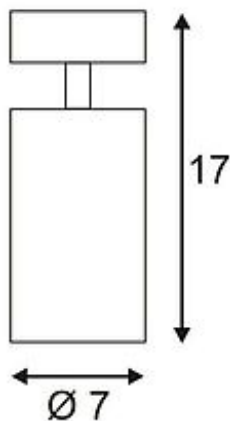

## ASTO TUBE II wall and ceiling luminaire

white, 2x GU10, max. 2x 75W

Article number	147412
Catalogue	BIG WHITE 2015, Page 165
Type of lamp	Conventional lamp
Lamp	GU10 230V max. 75W
Lampholder / Socket	GU10
Number of light sources	2
Lamp included	No
Tilt range	90 Degree
Rotation range	350 Degree
Height	12 cm
Diameter	7 cm
Net weight	0.871 kg
Gross weight	1.087 kg
Voltage	230 Volt
Max. wattage	150 Watt
Protection class	I
Material	aluminium
Colour	white
Way of mounting	surface wall mounting / surface ceiling mounting
Remark 1	Canopy (L / B / H): 25 / 7 / 2,5 cm
Remark 2	Maximum bulb measures (Ø / L): 6,4 / 8,1 cm
Remark 3	Energy labels in your language are available in the Service Area sub point Download
Suitable for lamps from EEC	E
Suitable for lamps up to EEC	A++
Light distribution type 1	direct
Light distribution type 3	rotationally symmetric

The ASTO TUBE wall and ceiling luminaire is made from aluminum and available in white or alu-brushed finish. The opaque, cylindrical body of the fitting is adjustable and ensures glare-free illumination of the chosen GU10 halogen or LED bulb. ASTO TUBE is ready for direct connection to 230V mains supply. This luminaire is compatible with bulbs of the energy classes: E - A++