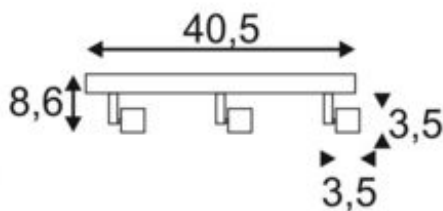

## PURI 3 wall and ceiling light

triple-headed, QPAR51, wine red, max. 150 W, with deco ring

Article number	147386
Light distribution type 1	Direct
Product family	Puri
Feed-in capability	No
LBS code	QPAR51
Lamp	QPAR51
Lampholder / Socket	GU10
Number of light sources	3
Lamp included	No
Tilt range	85 Degree
Rotation range	350 Degree
Length	40.5 cm
Width	5.6 cm
Height	8.6 cm
Net weight	0.967 kg
Gross weight	1.11 kg
Voltage	230 ~50 Volts
Max. wattage	50 Watt
Protection class	I
Material	Aluminium/steel
Colour	wine red
Way of mounting	Surface wall / Surface ceiling mounting
Energy efficiency class	A++
fastCalcEnabled	No
ranking	200
Catalogue page	BIG WHITE 2017: 277

Wall and ceiling light of our PURI series where, depending on the version, one to three adjustable lamp heads are mounted to the canopy. The luminaire is made of aluminium and, thanks to the GU10 socket, is suitable for both halogen and LED lamps. A lamp is included to place on the lamp for halogen lamps with 5cm diameter. The electrical connection of the luminaire, which comes in various colours, is made directly to the 230V mains supply.