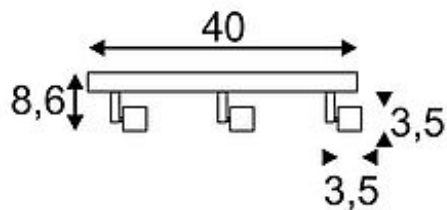

### PURI 3 ceiling luminaire

silvergrey, 3xGU10, max. 3x50W, with deco ring

Article number	147384
Catalogue	BIG WHITE 2015, Page 167
Type of lamp	Conventional lamp
Lamp	GU10 230V max. 50W
Lampholder / Socket	GU10
Number of light sources	3
Lamp included	No
Tilt range	85 Degree
Rotation range	350 Degree
Length	40 cm
Width	5.6 cm
Height	8.6 cm
Net weight	0.953 kg
Gross weight	1.093 kg
Voltage	230 Volt
Max. wattage	150 Watt
Protection class	I
Material	aluminium
Colour	silvergrey
Way of mounting	surface wall mounting / surface ceiling mounting
Remark 1	Energy labels in your language are available in the Service Area sub point Download
Suitable for lamps from EEC	E
Suitable for lamps up to EEC	A++
Light distribution type 1	direct
Light distribution type 3	rotationally symmetric

Wall and ceiling light of our PURI series where, depending on the version, one to three adjustable lamp heads are mounted to the canopy. The lamp is made from aluminum and is suitable for halogen and LED bulbs thanks to the incorporated GU10 lampholder. For lamps with a diameter of 5cm, a decorative ring is included in the scope of delivery. Available in several color versions the electrical connection is made directly via 230V mains voltage. This luminaire is compatible with bulbs of the energy classes: E - A++