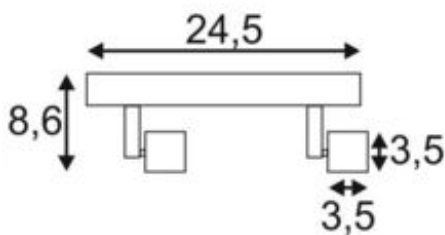

## PURI 2 wall and ceiling light

double-headed, QPAR51, wine red, max. 100 W, with deco ring

Article number	147376
Light distribution type 1	Direct
Product family	Puri
Feed-in capability	No
LBS code	QPAR51
Lamp	QPAR51
Lampholder / Socket	GU10
Number of light sources	2
Lamp included	No
Tilt range	85 Degree
Rotation range	350 Degree
Length	24.5 cm
Width	5.6 cm
Height	8.6 cm
Net weight	0.627 kg
Gross weight	0.714 kg
Voltage	230 ~50 Volts
Max. wattage	50 Watt
Protection class	I
Material	Aluminium/steel
Colour	wine red
Way of mounting	Surface wall / Surface ceiling mounting
Energy efficiency class	A++
fastCalcEnabled	No
ranking	200
Catalogue page	BIG WHITE 2017: 277

Wall and ceiling light of our PURI series where, depending on the version, one to three adjustable lamp heads are mounted to the canopy. The luminaire is made of aluminium and, thanks to the GU10 socket, is suitable for both halogen and LED lamps. A lamp is included to place on the lamp for halogen lamps with 5cm diameter. The electrical connection of the luminaire, which comes in various colours, is made directly to the 230V mains supply.