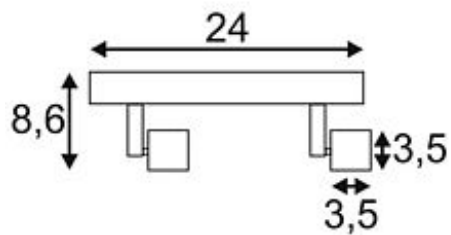

PURI 2 ceiling luminaire

matt white, 2xGU10, max. 2x50W, with deco ring

Article number	147371
Catalogue	BIG WHITE 2015, Page 167
Type of lamp	Conventional lamp
Lamp	GU10 230V max. 50W
Lampholder / Socket	GU10
Number of light sources	2
Lamp included	No
Tilt range	85 Degree
Rotation range	350 Degree
Length	24 cm
Width	5.6 cm
Height	8.6 cm
Net weight	0.633 kg
Gross weight	0.332 kg
Voltage	230 Volt
Max. wattage	100 Watt
Protection class	I
Material	aluminium
Colour	white
Way of mounting	surface wall mounting / surface ceiling mounting
Remark 1	Energy labels in your language are available in the Service Area sub point Download
Suitable for lamps from EEC	E
Suitable for lamps up to EEC	A++
Light distribution type 1	direct
Light distribution type 3	rotationally symmetric

Wall and ceiling light of our PURI series where, depending on the version, one to three adjustable lamp heads are mounted to the canopy. The lamp is made from aluminum and is suitable for halogen and LED bulbs thanks to the incorporated GU10 lampholder. For lamps with a diameter of 5cm, a decorative ring is in the scope of delivery. Available in several colour versions the electrical connection is made directly via 230V mains voltage. This luminaire is compatible with bulbs of the energy classes: E - A++