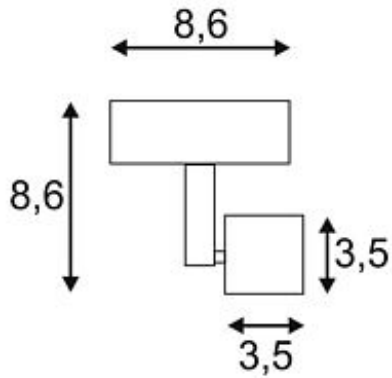

PURI 1 ceiling luminaire

matt black, 1xGU10, max. 1x50W, with deco ring

Article number	147360
Catalogue	BIG WHITE 2015, Page 167
Type of lamp	Conventional lamp
Lamp	GU10 230V max. 50W
Lampholder / Socket	GU10
Number of light sources	1
Lamp included	No
Tilt range	85 Degree
Rotation range	350 Degree
Length	8.6 cm
Width	5.6 cm
Height	8.6 cm
Net weight	0.29 kg
Gross weight	1.46 kg
Voltage	230 Volt
Max. wattage	50 Watt
Protection class	I
Material	aluminium
Colour	black
Way of mounting	surface wall mounting / surface ceiling mounting
Remark 1	Energy labels in your language are available in the Service Area sub point Download
Suitable for lamps from EEC	E
Suitable for lamps up to EEC	A++
Light distribution type 1	direct
Light distribution type 3	rotationally symmetric

Wall and ceiling light of our PURI series where, depending on the version, one to three adjustable lamp heads are mounted to the canopy. The lamp is made from aluminum and is suitable for halogen and LED bulbs thanks to the incorporated GU10 lampholder. For lamps with a diameter of 5cm, a decorative ring is in the scope of delivery. Available in several colour versions the electrical connection is made directly via 230V mains voltage. This luminaire is compatible with bulbs of the energy classes: E - A++