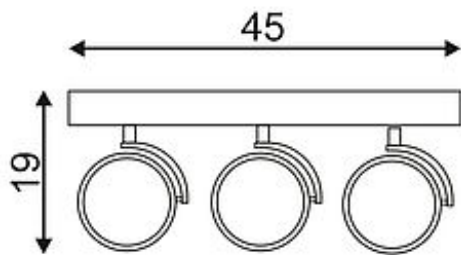

KALU 3 wall and ceiling luminaire

alu-brushed, 3x QRB111, max. 50W

Article number	147276
Catalogue	BIG WHITE 2015, Page 181
Type of lamp	Conventional lamp
Lamp	QRB 111 12V max. 50W
Lampholder / Socket	G53
Number of light sources	3
Lamp included	No
Tilt range	90 Degree
Rotation range	350 Degree
Width	45 cm
Height	9 cm
Depth	19 cm
Net weight	1.428 kg
Gross weight	1.737 kg
Voltage	230 Volt
Max. wattage	150 Watt
Protection class	I
Material	aluminium
Colour	aluminium brushed
Way of mounting	surface wall mounting / surface ceiling mounting
Remark 1	For wall and ceiling installation
Remark 2	Electronic transformer incorporated
Remark 3	Energy labels in your language are available in the Service Area sub point Download
Suitable for lamps from EEC	D
Suitable for lamps up to EEC	A+
Light distribution type 1	direct
Light distribution type 3	rotationally symmetric

The puristic design of the wall and ceiling lamp KALU is a guarantor for absolutely individual alignment of lamp heads, optionally equipped with QRB halogen or suitable LED lamps. Equipped with soft-start function, the incorporated electronic transformer protects the bulbs from potential damage from overvoltage. The dimmability of light offers even more installation possibilities. Available in matt white, matt black or brushed aluminum colour, KALU is supplied ready for direct connection to 230V mains supply. This luminaire is compatible with bulbs of the energy classes: D - A+