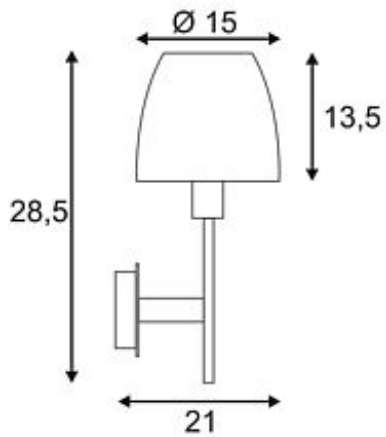

RIOTTE WALL wall lamp

chrome/glass satined, E14, max. 40W

Article number	146922
Catalogue	BIG WHITE 2015, Page 143
Type of lamp	Conventional lamp
Lamp	E14 230V max. 40W
Lampholder / Socket	E14
Number of light sources	1
Lamp included	No
Height	28.5 cm
Depth	21 cm
Diameter	15 cm
Net weight	0.833 kg
Gross weight	1.577 kg
Voltage	230 Volt
Max. wattage	40 Watt
Protection class	I
Material	steel / glass
Colour	chrome / white
Way of mounting	surface wall mounting
Remark 1	Canopy (Ø / H): 11 / 2,5
Remark 2	Shade (Ø / H): 15 / 15,5 cm
Remark 3	Energy labels in your language are available in the Service Area sub point Download
Suitable for lamps from EEC	E
Suitable for lamps up to EEC	A+
Light distribution type 1	direct-indirect

Reduced to the essentials, the RIOTTE wall lamp captivates by its functional design and excellent price-performance ratio. The elegant, chrome-plated steel frame of the fitting reflects the light and creates a beautiful visual effect, while the impressive and solid glass shade with its homogeneous illumination attributes stands for a very warm and cozy ambience. RIOTTE WALL is supplied ready for direct connection to 230V mains supply. This luminaire is compatible with bulbs of the energy classes: E - A+