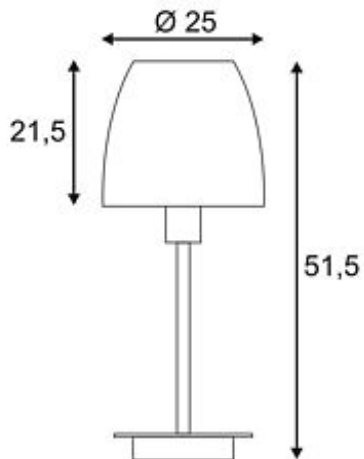

## RIOTTE table lamp

chrome/glass satined, E27, max. 60W

Article number	146912
Type of lamp	Conventional lamp
Lamp	E27 230V max. 60W
Lampholder / Socket	E27
Number of light sources	1
Lamp included	No
Height	51.5 cm
Diameter	25 cm
Net weight	3.289 kg
Gross weight	0.514 kg
Voltage	230 Volt
Max. wattage	60 Watt
Protection class	II
Material	steel / glass
Colour	chrome / white
Way of mounting	mobile
Remark 1	150 cm connection lead with switch and plug included
Remark 2	Base (Ø / H): 18 / 3 cm
Remark 3	Shade (Ø / H): 25 / 21,5 cm
Remark 4	Energy labels in your language are available in the Service Area sub point Download
Suitable for lamps from EEC	E
Suitable for lamps up to EEC	A+
Type of plug	2 pin flat euro plug
Light distribution type 1	direct-indirect

Reduced to the essentials, the RIOTTE table lamp captivates by its functional design and excellent price-performance ratio. The elegant, chrome-plated steel frame of the fitting reflects the light and creates a beautiful visual effect, while the impressive and solid glass shade with its homogeneous illumination attributes stands for a very warm and cozy ambience. RIOTTE is supplied ready for direct connection to 230V mains supply via a pre-installed connection lead of 150cm with incorporated switch. This luminaire is compatible with bulbs of the energy classes: E - A+