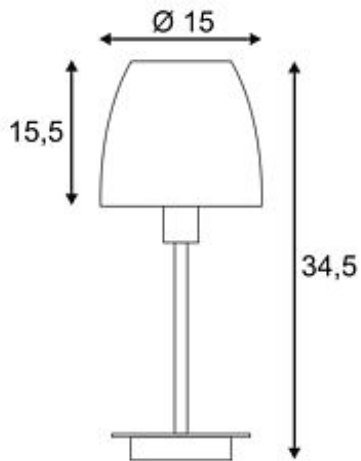

## RIOTTE SMALL table lamp

chrome/glass satined, E14, max. 40W

Article number	146902
Type of lamp	Conventional lamp
Lamp	E14 230V max. 40W
Lampholder / Socket	E14
Number of light sources	1
Lamp included	No
Height	34.5 cm
Diameter	15 cm
Net weight	1.211 kg
Gross weight	0.908 kg
Voltage	230 Volt
Max. wattage	40 Watt
Protection class	II
Material	steel / glass
Colour	chrome / white
Way of mounting	mobile
Remark 1	150 cm connection lead with switch and plug included
Remark 2	Base (Ø / H): 12 / 2 cm
Remark 3	Shade (Ø / H): 15 / 15,5 cm
Remark 4	Energy labels in your language are available in the Service Area sub point Download
Suitable for lamps from EEC	E
Suitable for lamps up to EEC	A+
Type of plug	2 pin flat euro plug
Light distribution type 1	direct-indirect

Reduced to the essentials, the RIOTTE SMALL table lamp captivates by its functional design and excellent price-performance ratio. The elegant, chrome-plated steel frame of the fitting reflects the light and creates a beautiful visual effect, while the impressive and solid glass shade with its homogeneous illumination attributes stands for a very warm and cozy ambience. RIOTTE SMALL is supplied ready for direct connection to 230V mains supply via a pre-installed connection lead of 150cm with incorporated switch. This luminaire is compatible with bulbs of the energy classes: E - A+