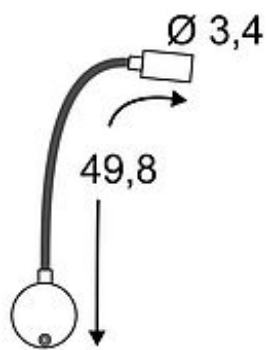

DIO FLEX PLATE LED wall lamp chrome

1x 1W, 4000K

Article number	146680
Catalogue	BIG WHITE 2015, Page 149
Type of lamp	LED lamp
Lamp	Power LED 1W
Number of light sources	1
Lamp included	Yes
Length	40 cm
Diameter	3.5 cm
Net weight	0.51 kg
Gross weight	0.297 kg
Voltage	230 Volt
Max. wattage	1 Watt
Protection class	I
Material	aluminium
Colour	chrome
Way of mounting	surface wall mounting
Remark 1	LED driver and switch incorporated
Remark 2	Length gooseneck: 28,5 cm
Remark 3	Canopy (Ø / D): 9 / 4,4 cm
Remark 4	Energy labels in your language are available in the Service Area sub point Download
Average lifespan	30000 Hours
Colour temperature	4000 Kelvin
Colour rendering index	>80
Luminous flux	80 lm
Suitable for lamps from EEC	A
Suitable for lamps up to EEC	A++
Light distribution type 1	direct

Adjustable LED display luminaire of the DIO FLEX PLATE series where canopy and lamp head are connected via a flexible arm. The incorporated Power LED and pre-installed switch make it suitable for many different applications. Thanks to the already incorporated LED driver, the electrical connection of the various versions of the luminaire is made directly via 230V mains supply. We alternatively offer a version for high-voltage halogen lamps. This luminaire contains built-in LED lamps. EEK: A - A++. The lamps cannot be changed in the luminaire.