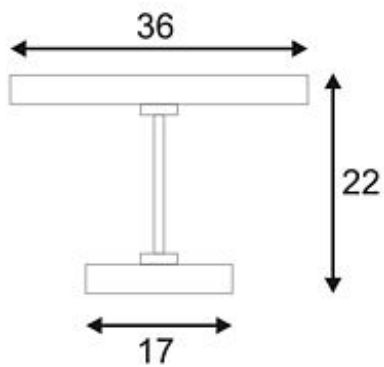

## Picture luminaire 8W

chrome, G5, Energy Saver

Article number	146572
Catalogue	BIG WHITE 2015, Page 163
Type of lamp	Conventional lamp
Lamp	T5 fluorescent bulb 8W
Lampholder / Socket	G5
Number of light sources	1
Lamp included	No
Tilt range	180 Degree
Width	36 cm
Height	5.5 cm
Depth	22 cm
Net weight	0.852 kg
Gross weight	0.452 kg
Voltage	230 Volt
Max. wattage	8 Watt
Protection class	I
Material	steel
Colour	chrome
Way of mounting	surface wall mounting
Remark 1	Electronic ballast incorporated
Remark 2	Canopy (L / W / H): 17 / 3 / 5,5 cm
Remark 3	The pivoting range is valid for the stick and the lamp head
Remark 4	Energy labels in your language are available in the Service Area sub point Download
Energy class ballast	A2
Suitable for lamps from EEC	B
Suitable for lamps up to EEC	A
Light distribution type 1	direct
Light distribution type 3	axisymmetric

Picture luminaire where ceiling canopy and lamp head are connected via an arm that includes two joint pieces. The incorporated G5 socket makes it suitable for 8W T5 fluorescent tubes. Both assembled joints ensure that the lamp is aligned perfectly. Thanks to the already incorporated ballast, the electrical connection of the various versions of the luminaire is made directly via 230V mains supply. This luminaire is compatible with bulbs of the energy classes: B - A