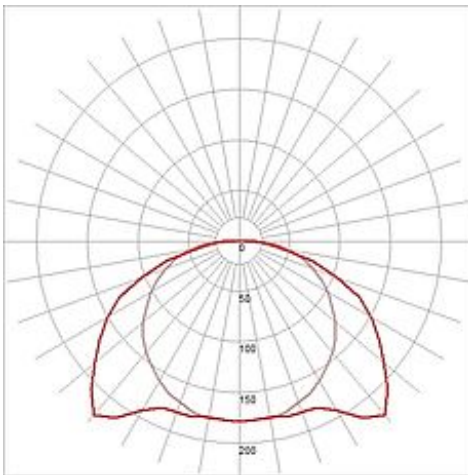

## Picture luminaire 8W

chrome, G5, Energy Saver

Article number	146572
Catalogue	BIG WHITE 2015, Page 163
Type of lamp	Conventional lamp
Lamp	T5 fluorescent bulb 8W
Lampholder / Socket	G5
Number of light sources	1
Lamp included	No
Tilt range	180 Degree
Width	36 cm
Height	5.5 cm
Depth	22 cm
Net weight	0.852 kg
Gross weight	0.452 kg
Voltage	230 Volt
Max. wattage	8 Watt
Protection class	I
Material	steel
Colour	chrome
Way of mounting	surface wall mounting
Remark 1	Electronic ballast incorporated
Remark 2	Canopy (L / W / H): 17 / 3 / 5,5 cm
Remark 3	The pivoting range is valid for the stick and the lamp head
Remark 4	Energy labels in your language are available in the Service Area sub point Download
Energy class ballast	A2
Suitable for lamps from EEC	B
Suitable for lamps up to EEC	A
Light distribution type 1	direct
Light distribution type 3	axisymmetric

Picture luminaire where ceiling canopy and lamp head are connected via an arm that includes two joint pieces. The incorporated G5 socket makes it suitable for 8W T5 fluorescent tubes. Both assembled joints ensure that the lamp is aligned perfectly. Thanks to the already incorporated ballast, the electrical connection of the various versions of the luminaire is made directly via 230V mains supply. This luminaire is compatible with bulbs of the energy classes: B - A