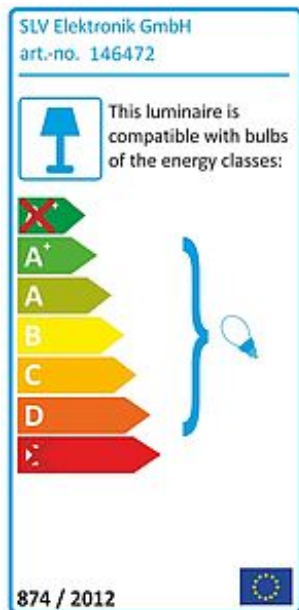

NEPRO DISPLAY

silvergrey/chrome, R7s, max. 300W

Article number	146472
Catalogue	BIG WHITE 2015, Page 159
Type of lamp	Conventional lamp
Lamp	Quartz halogen bulb R7s 118 mm max. 200W
Lampholder / Socket	R7s 118mm
Number of light sources	1
Lamp included	No
Tilt range	90 Degree
Rotation range	350 Degree
Length	52 cm
Width	11 cm
Height	6 cm
Net weight	1.185 kg
Gross weight	0.712 kg
Voltage	230 Volt
Max. wattage	200 Watt
Protection class	I
Material	aluminium
Colour	silvergrey / chrome
Way of mounting	display mounting
Remark 1	Clamp range 1,5 - 5,5 cm. Rod length 52 cm
Remark 2	150 cm connection lead with switch and plug included
Remark 3	Energy labels in your language are available in the Service Area sub point Download
Suitable for lamps from EEC	D
Suitable for lamps up to EEC	A+
Type of plug	2 pin schuko plug
Light distribution type 1	direct
Light distribution type 3	axisymmetric

Adjustable high-voltage display luminaire NEPRO DISPLAY. The fitting is made from aluminum and equipped with a R7s lampholder for halogen bars which is covered by clear glass. A display clamp for simplified assembly is included. Delivered with connection lead, switch and mains plug the electrical connection is made directly via 230V mains supply. We additionally offer a pipe kit for simplified mounting on pipes and crossbars with diameters from 32 to 42mm. This luminaire is compatible with bulbs of the energy classes: D - A+