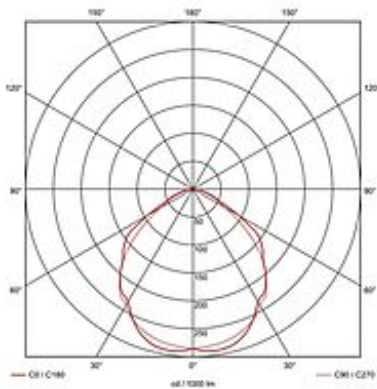

NEPRO DISPLAY

silvergrey/chrome, R7s, max. 300W

Article number	146472
Catalogue	BIG WHITE 2015, Page 159
Type of lamp	Conventional lamp
Lamp	Quartz halogen bulb R7s 118 mm max. 200W
Lampholder / Socket	R7s 118mm
Number of light sources	1
Lamp included	No
Tilt range	90 Degree
Rotation range	350 Degree
Length	52 cm
Width	11 cm
Height	6 cm
Net weight	1.185 kg
Gross weight	0.712 kg
Voltage	230 Volt
Max. wattage	200 Watt
Protection class	I
Material	aluminium
Colour	silvergrey / chrome
Way of mounting	display mounting
Remark 1	Clamp range 1,5 - 5,5 cm. Rod length 52 cm
Remark 2	150 cm connection lead with switch and plug included
Remark 3	Energy labels in your language are available in the Service Area sub point Download
Suitable for lamps from EEC	D
Suitable for lamps up to EEC	A+
Type of plug	2 pin schuko plug
Light distribution type 1	direct
Light distribution type 3	axisymmetric

Adjustable high-voltage display luminaire NEPRO DISPLAY. The fitting is made from aluminum and equipped with a R7s lampholder for halogen bars which is covered by clear glass. A display clamp for simplified assembly is included. Delivered with connection lead, switch and mains plug the electrical connection is made directly via 230V mains supply. We additionally offer a pipe kit for simplified mounting on pipes and crossbars with diameters from 32 to 42mm. This luminaire is compatible with bulbs of the energy classes: D - A+