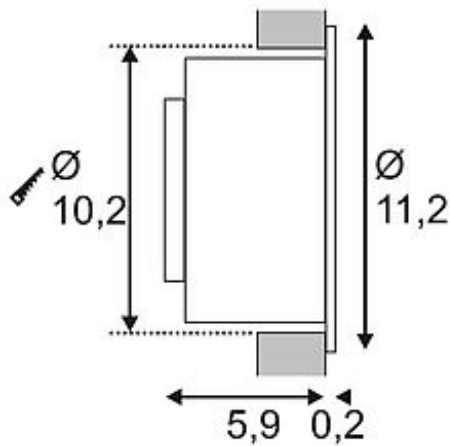

GILA LED wall lamp

silvergrey , 3W LED, 3000K, incl. position LED

Article number	146382
Catalogue	BIG WHITE 2015, Page 477
Type of lamp	LED lamp
Lamp	Power LED 3W
Number of light sources	1
Lamp included	Yes
Installation diameter	10.2 cm
Installation depth	5.9 cm
Tilt range	190 Degree
Rotation range	355 Degree
Height	6.3 cm
Diameter	11.2 cm
Net weight	0.428 kg
Gross weight	1.184 kg
Max. wattage	3 Watt
Protection class	III
Material	aluminium
Colour	aluminium
Way of mounting	recessed wall mounting
Remark 1	Switching the LEDs by swiveling the inner construction
Remark 2	50 cm connection lead included
Remark 3	Integrated blue LED light in closed position. Operate with LED Driver 464200 only
Remark 4	Energy labels in your language are available in the Service Area sub point Download
Average lifespan	30000 Hours
Colour temperature	3000 Kelvin
Colour rendering index	82
Luminous flux	135 lm
Suitable for lamps from EEC	A

Suitable for lamps up to EEC A++

Light distribution type 1	direct
---------------------------	--------

Designed for space-saving recessed wall installation, the GILA LED reading light provides an innovative and user-friendly lighting concept. The elegant luminaire is made from either silvergrey or white coated aluminum and offers professionally manufactured mechanic, along with modern LED technology. If needed, the lamp can be folded out and instead of the white glowing orientation light a powerful and pure white 3W Power LED will appear. To operate the luminaire a suitable constant current driver providing 700mA is required. We strongly recommend our model 464200. This luminaire contains built-in LED lamps. EEK: A - A++. The lamps cannot be changed in the luminaire.