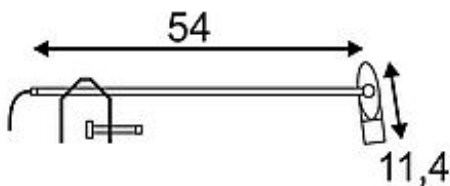

LUNA DISPLAY

silvergrey, GU10 , max. 75W, chrome clamp, incl. connection lead with

Article number	146344
Catalogue	BIG WHITE 2015, Page 157
Type of lamp	Conventional lamp
Lamp	GU10 230V max. 75W
Lampholder / Socket	GU10
Number of light sources	1
Lamp included	No
Tilt range	340 Degree
Rotation range	340 Degree
Length	53.8 cm
Width	3.8 cm
Height	11.4 cm
Net weight	0.861 kg
Gross weight	0.38 kg
Voltage	230 Volt
Max. wattage	75 Watt
Protection class	I
Material	aluminium
Colour	silvergrey
Way of mounting	display mounting
Remark 1	Rod length 50 cm
Remark 2	Lamp head (L / W / H): 3,8 / 3,8 / 11,4 cm
Remark 3	180 cm connection lead with switch and plug included
Remark 4	Energy labels in your language are available in the Service Area sub point Download
Suitable for lamps from EEC	E
Suitable for lamps up to EEC	A++
Type of plug	2 pin schuko plug
Light distribution type 1	direct
Light distribution type 3	rotationally symmetric

Adjustable high-voltage display luminaire LUNA where the mounting bracket and lamp head are connected via a straight rod. By means of the incorporated GU10 lamp holder, individually to be fitted with LED or halogen light sources, LUNA is suitable for many different applications. The electrical connection of the luminaire is made directly to 230V supply voltage via connection lead with fitted safety plug. Available in two different colour versions, the lamp head fits seamlessly into the LUNA product family and thereby facilitates the expansion of existing installations. This luminaire is compatible with bulbs of the energy classes: E - A++