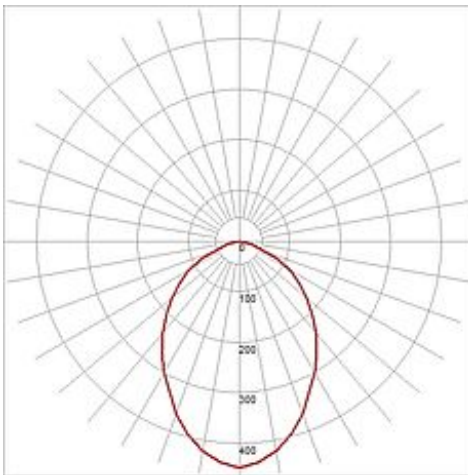

BEDSIDE right wall lamp

silvergrey, 3W LED, 3000K, with blue orientation light

Article number	146252
Catalogue	BIG WHITE 2015, Page 476
Type of lamp	LED lamp
Lamp	Power LED 3W
Number of light sources	1
Lamp included	Yes
Installation length	17.5 cm
Installation width	7.2 cm
Installation depth	8.5 cm
Tilt range	90 Degree
Rotation range	350 Degree
Width	18.5 cm
Height	8.2 cm
Depth	5.3 cm
Net weight	0.729 kg
Gross weight	0.907 kg
Max. wattage	3 Watt
Protection class	III
Beam angle	110 Degree
Material	aluminium
Colour	silvergrey
Way of mounting	recessed wall mounting
Remark 1	Integrated blue LED light in closed position (switchable)
Remark 2	Including clamps for cavity wall fitting
Remark 3	Energy labels in your language are available in the Service Area sub point Download
Average lifespan	30000 Hours
Colour temperature	3000 Kelvin
Colour rendering index	80
Luminous flux	110 lm

Suitable for lamps from EEC	A
Suitable for lamps up to EEC	A++
Light distribution type 1	direct
Light distribution type 3	rotationally symmetric

Designed for space-saving recessed wall installation, the BEDSIDE LED reading light provides an innovative and user-friendly lighting concept. The elegant luminaire is made from silvergrey coated aluminum and offers professionally manufactured mechanic, along with modern LED technology. If needed, the lamp is unlocked by pressing the blue glowing switch and can be folded out. At the same time, the night light switches to the lamp head that surrounds the incorporated 3W Power LED. To operate the luminaire a suitable constant current driver providing 700mA is required. We strongly recommend our model 464200. This luminaire contains built-in LED lamps. EEK: A - A++. The lamps cannot be changed in the luminaire.