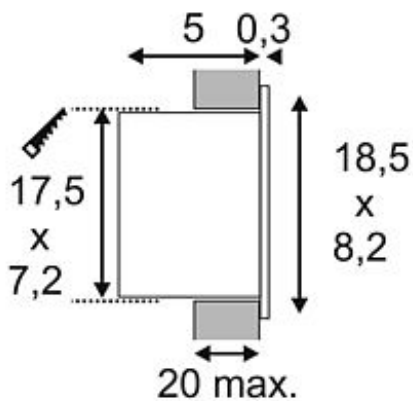

BEDSIDE right wall lamp

silvergrey, 3W LED, 3000K, with blue orientation light

Article number	146252
Catalogue	BIG WHITE 2015, Page 476
Type of lamp	LED lamp
Lamp	Power LED 3W
Number of light sources	1
Lamp included	Yes
Installation length	17.5 cm
Installation width	7.2 cm
Installation depth	8.5 cm
Tilt range	90 Degree
Rotation range	350 Degree
Width	18.5 cm
Height	8.2 cm
Depth	5.3 cm
Net weight	0.729 kg
Gross weight	0.907 kg
Max. wattage	3 Watt
Protection class	III
Beam angle	110 Degree
Material	aluminium
Colour	silvergrey
Way of mounting	recessed wall mounting
Remark 1	Integrated blue LED light in closed position (switchable)
Remark 2	Including clamps for cavity wall fitting
Remark 3	Energy labels in your language are available in the Service Area sub point Download
Average lifespan	30000 Hours
Colour temperature	3000 Kelvin
Colour rendering index	80
Luminous flux	110 lm

Suitable for lamps from EEC	A
Suitable for lamps up to EEC	A++
Light distribution type 1	direct
Light distribution type 3	rotationally symmetric

Designed for space-saving recessed wall installation, the BEDSIDE LED reading light provides an innovative and user-friendly lighting concept. The elegant luminaire is made from silvergrey coated aluminum and offers professionally manufactured mechanic, along with modern LED technology. If needed, the lamp is unlocked by pressing the blue glowing switch and can be folded out. At the same time, the night light switches to the lamp head that surrounds the incorporated 3W Power LED. To operate the luminaire a suitable constant current driver providing 700mA is required. We strongly recommend our model 464200. This luminaire contains built-in LED lamps. EEK: A - A++. The lamps cannot be changed in the luminaire.