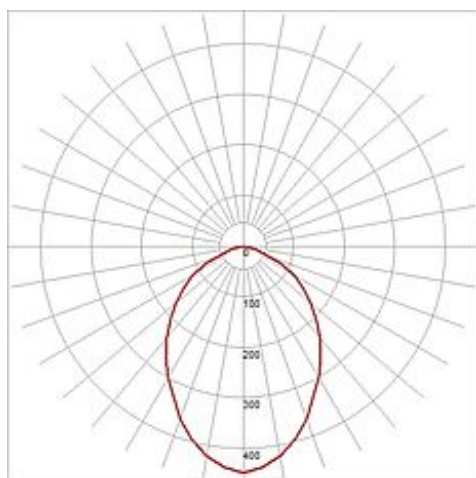

## BEDSIDE left wall lamp

silvergrey, 3W LED, 3000K, with blue orientation light

Article number	146242
Catalogue	BIG WHITE 2015, Page 476
Type of lamp	LED lamp
Lamp	Power LED 3W
Number of light sources	1
Lamp included	Yes
Installation length	17.5 cm
Installation width	7.2 cm
Installation depth	8.5 cm
Tilt range	90 Degree
Rotation range	350 Degree
Width	18.5 cm
Height	8.2 cm
Depth	5.3 cm
Net weight	0.73 kg
Gross weight	2.471 kg
Max. wattage	3 Watt
Protection class	III
Beam angle	110 Degree
Material	aluminium
Colour	silvergrey
Way of mounting	recessed wall mounting
Remark 1	Integrated blue LED light in closed position (switchable)
Remark 2	Including clamps for cavity wall fitting
Remark 3	Energy labels in your language are available in the Service Area sub point Download
Average lifespan	30000 Hours
Colour temperature	3000 Kelvin
Colour rendering index	80
Luminous flux	110 lm

Suitable for lamps from EEC	A
Suitable for lamps up to EEC	A++
Light distribution type 1	direct
Light distribution type 3	rotationally symmetric

Designed for space-saving recessed wall installation, the BEDSIDE LED reading light provides an innovative and user-friendly lighting concept. The elegant luminaire is made from silvergrey coated aluminum and offers professionally manufactured mechanic, along with modern LED technology. If needed, the lamp is unlocked by pressing the blue glowing switch and can be folded out. At the same time, the night light switches to the lamp head that surrounds the incorporated 3W Power LED. To operate the luminaire a suitable constant current driver providing 700mA is required. We strongly recommend our model 464200. This luminaire contains built-in LED lamps. EEK: A - A++. The lamps cannot be changed in the luminaire.