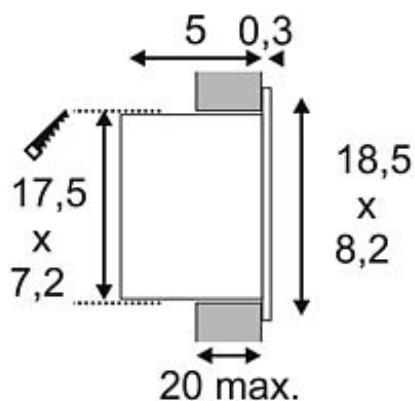

## BEDSIDE left wall lamp

silvergrey, 3W LED, 3000K, with blue orientation light

Article number	146242
Catalogue	BIG WHITE 2015, Page 476
Type of lamp	LED lamp
Lamp	Power LED 3W
Number of light sources	1
Lamp included	Yes
Installation length	17.5 cm
Installation width	7.2 cm
Installation depth	8.5 cm
Tilt range	90 Degree
Rotation range	350 Degree
Width	18.5 cm
Height	8.2 cm
Depth	5.3 cm
Net weight	0.73 kg
Gross weight	2.471 kg
Max. wattage	3 Watt
Protection class	III
Beam angle	110 Degree
Material	aluminium
Colour	silvergrey
Way of mounting	recessed wall mounting
Remark 1	Integrated blue LED light in closed position (switchable)
Remark 2	Including clamps for cavity wall fitting
Remark 3	Energy labels in your language are available in the Service Area sub point Download
Average lifespan	30000 Hours
Colour temperature	3000 Kelvin
Colour rendering index	80
Luminous flux	110 lm

Suitable for lamps from EEC	A
Suitable for lamps up to EEC	A++
Light distribution type 1	direct
Light distribution type 3	rotationally symmetric

Designed for space-saving recessed wall installation, the BEDSIDE LED reading light provides an innovative and user-friendly lighting concept. The elegant luminaire is made from silvergrey coated aluminum and offers professionally manufactured mechanic, along with modern LED technology. If needed, the lamp is unlocked by pressing the blue glowing switch and can be folded out. At the same time, the night light switches to the lamp head that surrounds the incorporated 3W Power LED. To operate the luminaire a suitable constant current driver providing 700mA is required. We strongly recommend our model 464200. This luminaire contains built-in LED lamps. EEK: A - A++. The lamps cannot be changed in the luminaire.