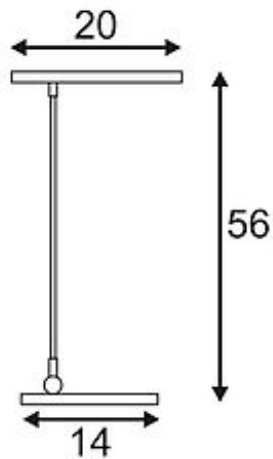

PICOSI DESK table lamp

silvergrey, 1x 6W LED, 3000K

Article number	146074
Type of lamp	LED lamp
Lamp	Power LED 6W
Number of light sources	1
Lamp included	Yes
Tilt range	45 Degree
Rotation range	60 Degree
Length	20 cm
Width	14 cm
Height	56 cm
Net weight	1.979 kg
Gross weight	2.466 kg
Voltage	230 Volt
Max. wattage	6 Watt
Protection class	II
Material	aluminium / steel
Colour	silvergrey
Way of mounting	mobile
Remark 1	Base (L / W): 14 / 14 cm. Rod length: 52 cm
Remark 2	Switch in lamp head
Remark 3	200 cm connection lead with plug and power supply included
Remark 4	Energy labels in your language are available in the Service Area sub point Download
Average lifespan	30000 Hours
Colour temperature	3000 Kelvin
Colour rendering index	>80
Luminous flux	330 lm
Suitable for lamps from EEC	A
Suitable for lamps up to EEC	A++
Type of plug	2 pin euro transformer

Light distribution type 1	direct
---------------------------	--------

PICOSI DESK is a high-quality LED table lamp. Its minimalist design stands for the simple, elegant and yet modern style of living. The fitting is available in chrome, white and silvergrey colour version. The ultra flat 6W LED surface adapts to the clean, geometric lines and creates a bright light for workplaces. By integrating the LED driver into the incorporated mains plug, PICOSI DESK is ready for direct connection to 230V mains supply. This luminaire contains built-in LED lamps. EEK: A - A++. The lamps cannot be changed in the luminaire.