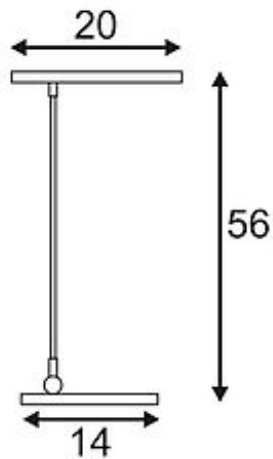

## PICOSI DESK table lamp

chrome , 1x 6W LED, 3000K

Article number	146072
Type of lamp	LED lamp
Lamp	Power LED 6W
Number of light sources	1
Lamp included	Yes
Tilt range	45 Degree
Rotation range	60 Degree
Length	20 cm
Width	14 cm
Height	56 cm
Net weight	1.924 kg
Gross weight	7.626 kg
Voltage	230 Volt
Max. wattage	6 Watt
Protection class	II
Material	aluminium / steel
Colour	chrome
Way of mounting	mobile
Remark 1	Base (L / W): 14 / 14 cm. Rod length: 52 cm
Remark 2	Switch in lamp head
Remark 3	200 cm connection lead with plug and power supply included
Remark 4	Energy labels in your language are available in the Service Area sub point Download
Average lifespan	30000 Hours
Colour temperature	3000 Kelvin
Colour rendering index	>80
Luminous flux	330 lm
Suitable for lamps from EEC	A
Suitable for lamps up to EEC	A++
Type of plug	2 pin euro transformer

Light distribution type 1	direct
---------------------------	--------

PICOSI DESK is a high-quality LED table lamp. Its minimalist design stands for the simple, elegant and yet modern style of living. The fitting is available in chrome, white and silvergrey colour version. The ultra flat 6W LED surface adapts to the clean, geometric lines and creates a bright light for workplaces. By integrating the LED driver into the incorporated mains plug, PICOSI DESK is ready for direct connection to 230V mains supply. This luminaire contains built-in LED lamps. EEK: A - A++. The lamps cannot be changed in the luminaire.