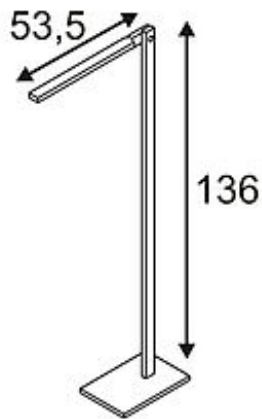

MECANICA floor lamp

black LED , 3000K

Article number	146060
Catalogue	BIG WHITE 2015, Page 37
Type of lamp	LED lamp
Lamp	SMD LED
Number of light sources	12
Lamp included	Yes
Tilt range	320 Degree
Rotation range	350 Degree
Length	30 cm
Width	20 cm
Height	136 cm
Net weight	5.684 kg
Gross weight	1.796 kg
Voltage	230 Volt
Max. wattage	8.2 Watt
Protection class	II
Beam angle	60 Degree
Material	aluminium / steel
Colour	black
Way of mounting	mobile
Remark 1	200 cm connection lead, switch and plug included
Remark 2	Energy labels in your language are available in the Service Area sub point Download
Average lifespan	30000 Hours
Colour temperature	3000 Kelvin
Colour rendering index	>80
Luminous flux	385 lm
Suitable for lamps from EEC	A
Suitable for lamps up to EEC	A++
Type of plug	2 pin euro transformer

Light distribution type 1	direct
---------------------------	--------

Light distribution type 3	axisymmetric
---------------------------	--------------

High quality LED floor luminaire MECANICA. A minimalist design combined with three joints and twelve powerful, warm white SMD LED make it a perfect floor and reading lamp. By the potentially large reach and a stable base the light reaches even the most distant corners. The bollard-incorporated switch facilitates the operation of MECANICA. The power supply is included and allows direct connection to 230V mains supply. This luminaire contains built-in LED lamps. EEK: A - A++. The lamps cannot be changed in the luminaire.