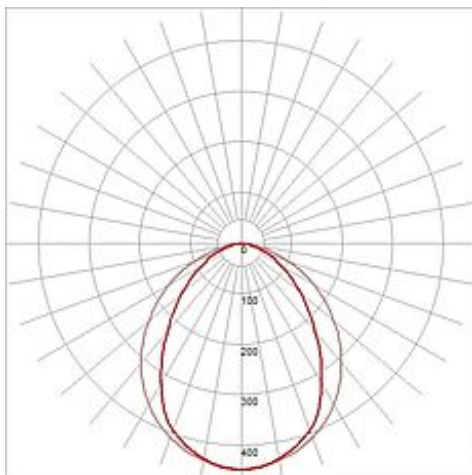

MECANICA floor lamp

black LED , 3000K

Article number	146060
Catalogue	BIG WHITE 2015, Page 37
Type of lamp	LED lamp
Lamp	SMD LED
Number of light sources	12
Lamp included	Yes
Tilt range	320 Degree
Rotation range	350 Degree
Length	30 cm
Width	20 cm
Height	136 cm
Net weight	5.684 kg
Gross weight	1.796 kg
Voltage	230 Volt
Max. wattage	8.2 Watt
Protection class	II
Beam angle	60 Degree
Material	aluminium / steel
Colour	black
Way of mounting	mobile
Remark 1	200 cm connection lead, switch and plug included
Remark 2	Energy labels in your language are available in the Service Area sub point Download
Average lifespan	30000 Hours
Colour temperature	3000 Kelvin
Colour rendering index	>80
Luminous flux	385 lm
Suitable for lamps from EEC	A
Suitable for lamps up to EEC	A++
Type of plug	2 pin euro transformer

Light distribution type 1	direct
---------------------------	--------

Light distribution type 3	axisymmetric
---------------------------	--------------

High quality LED floor luminaire MECANICA. A minimalist design combined with three joints and twelve powerful, warm white SMD LED make it a perfect floor and reading lamp. By the potentially large reach and a stable base the light reaches even the most distant corners. The bollard-incorporated switch facilitates the operation of MECANICA. The power supply is included and allows direct connection to 230V mains supply. This luminaire contains built-in LED lamps. EEK: A - A++. The lamps cannot be changed in the luminaire.