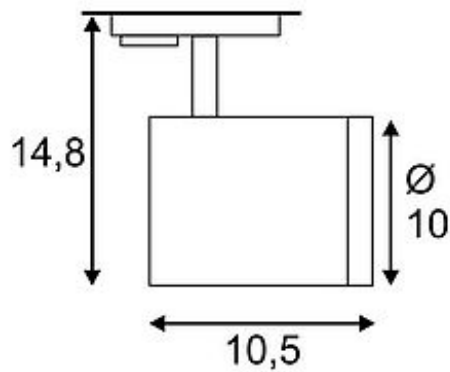

ENOLA_C SPOT

round, silvergrey, 9W, 3000K, 55° , incl. 1-circuit adaptor

Article number	143954
Catalogue	BIG WHITE 2015, Page 350
Type of lamp	LED lamp
Lamp	planar LED 9W
Number of light sources	1
Lamp included	Yes
Tilt range	90 Degree
Rotation range	330 Degree
Width	10.7 cm
Height	17.3 cm
Diameter	10 cm
Net weight	0.641 kg
Gross weight	0.874 kg
Voltage	230 Volt
Max. wattage	11.2 Watt
Protection class	I
Beam angle	55 Degree
Material	aluminium
Colour	silvergrey
Way of mounting	track system mounting
Remark 1	LED driver incorporated
Remark 2	Energy labels in your language are available in the Service Area sub point Download
Average lifespan	40000 Hours
Colour temperature	3000 Kelvin
Colour rendering index	>80
Luminous flux	750 lm
Suitable for lamps from EEC	A
Suitable for lamps up to EEC	A++
Light distribution type 1	direct

Light distribution
type 3

rotationally symmetric

Adjustable high-voltage LED spotlight ENOLA_C with suitable adapter for the 1-circuit high-voltage track system. Equipped with a warm white, high performance COB LED, ENOLA_C is available in several colours and beam angles. We additionally offer a decorative rings with textured diffuser glasses. This luminaire contains built-in LED lamps. EEK: A - A++.