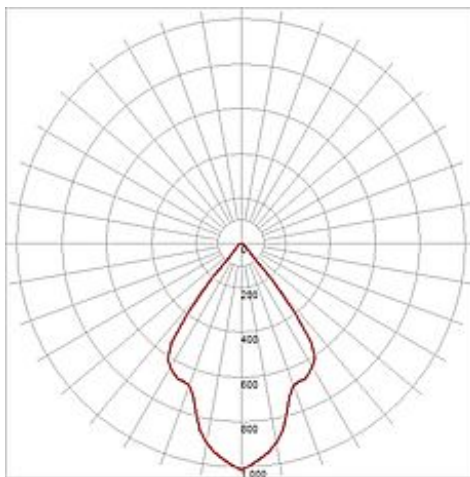

ENOLA_C SPOT

round, silvergrey, 9W, 3000K, 55° , incl. 1-circuit adaptor

Article number	143954
Catalogue	BIG WHITE 2015, Page 350
Type of lamp	LED lamp
Lamp	planar LED 9W
Number of light sources	1
Lamp included	Yes
Tilt range	90 Degree
Rotation range	330 Degree
Width	10.7 cm
Height	17.3 cm
Diameter	10 cm
Net weight	0.641 kg
Gross weight	0.874 kg
Voltage	230 Volt
Max. wattage	11.2 Watt
Protection class	I
Beam angle	55 Degree
Material	aluminium
Colour	silvergrey
Way of mounting	track system mounting
Remark 1	LED driver incorporated
Remark 2	Energy labels in your language are available in the Service Area sub point Download
Average lifespan	40000 Hours
Colour temperature	3000 Kelvin
Colour rendering index	>80
Luminous flux	750 lm
Suitable for lamps from EEC	A
Suitable for lamps up to EEC	A++
Light distribution type 1	direct

Light distribution
type 3

rotationally symmetric

Adjustable high-voltage LED spotlight ENOLA_C with suitable adapter for the 1-circuit high-voltage track system. Equipped with a warm white, high performance COB LED, ENOLA_C is available in several colours and beam angles. We additionally offer a decorative rings with textured diffuser glasses. This luminaire contains built-in LED lamps. EEK: A - A++.