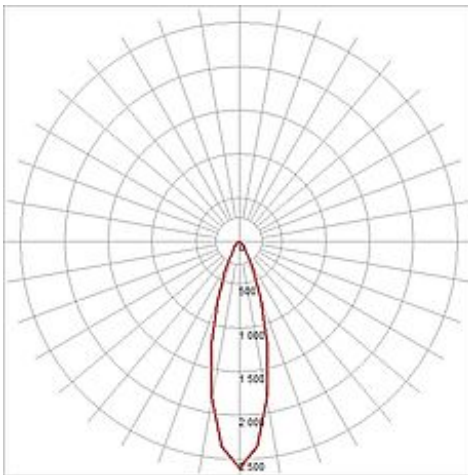

LED TRACKSPOT 3X 3W

silvergrey warmwhite, 3000K, 30°, incl. 1-circuit adaptor

Article number	143884
Type of lamp	LED lamp
Lamp	Power LED 3W
Number of light sources	3
Lamp included	Yes
Tilt range	90 Degree
Rotation range	315 Degree
Length	9 cm
Width	7.3 cm
Height	14.5 cm
Net weight	0.403 kg
Gross weight	0.835 kg
Voltage	230 Volt
Max. wattage	9 Watt
Protection class	I
Beam angle	30 Degree
Material	aluminium / plastic
Colour	silvergrey
Way of mounting	track system mounting
Remark 1	LED driver incorporated
Remark 2	Energy labels in your language are available in the Service Area sub point Download
Average lifespan	30000 Hours
Colour temperature	3000 Kelvin
Colour rendering index	>80
Luminous flux	410 lm
Suitable for lamps from EEC	A
Suitable for lamps up to EEC	A++
Light distribution type 1	direct
Light distribution type 3	rotationally symmetric