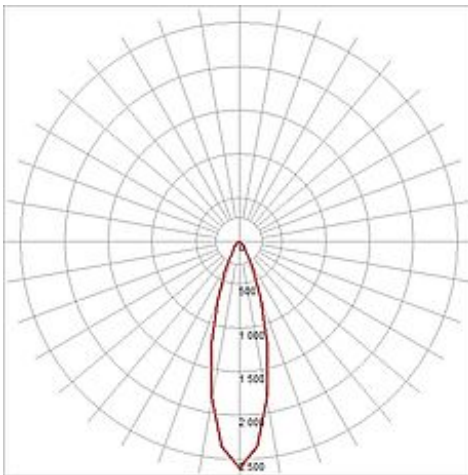

LED TRACKSPOT 3X 3W

white, 3000K, 30°, incl. 1-circuit adaptor

Article number	143881
Type of lamp	LED lamp
Lamp	Power LED 3W
Number of light sources	3
Lamp included	Yes
Tilt range	90 Degree
Rotation range	315 Degree
Length	9 cm
Width	7.3 cm
Height	14.5 cm
Net weight	0.41 kg
Gross weight	0.842 kg
Voltage	230 Volt
Max. wattage	9 Watt
Protection class	I
Beam angle	30 Degree
Material	aluminium / plastic
Colour	white
Way of mounting	track system mounting
Remark 1	LED driver incorporated
Remark 2	Energy labels in your language are available in the Service Area sub point Download
Average lifespan	30000 Hours
Colour temperature	3000 Kelvin
Colour rendering index	>80
Luminous flux	410 lm
Suitable for lamps from EEC	A
Suitable for lamps up to EEC	A++
Light distribution type 1	direct
Light distribution type 3	rotationally symmetric