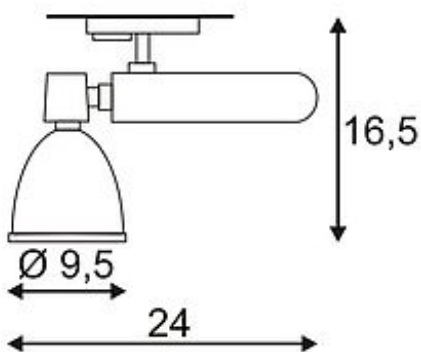

D-RECTION 35W GU6

5 Spot, silvergrey, 35W, incl. 1-circuit adaptor

Article number	143874
Catalogue	BIG WHITE 2015, Page 352
Type of lamp	Conventional lamp
Lamp	CMH-T Super Mini 35W
Lampholder / Socket	GU6,5
Number of light sources	1
Lamp included	No
Tilt range	180 Degree
Rotation range	350 Degree
Length	24 cm
Width	9.5 cm
Height	19 cm
Net weight	0.696 kg
Gross weight	1.309 kg
Voltage	230 Volt
Max. wattage	35 Watt
Protection class	I
Material	aluminium
Colour	silvergrey
Way of mounting	track system mounting
Remark 1	Electronic ballast and Decoring incorporated
Remark 2	Reflector must be ordered separately
Remark 3	Energy labels in your language are available in the Service Area sub point Download
Energy class ballast	A2
Suitable for lamps from EEC	A
Suitable for lamps up to EEC	A+
Light distribution type 1	direct
Light distribution type 3	rotationally symmetric

Adjustable high-voltage spotlight D-RECTION with adapter for the 1-circuit high-voltage track system. To customize this professional spotlight to any location, reflectors with various beam angles are available separately. The ballast to operate the discharge lamp as well as a decorative ring are included in the delivery. This luminaire is compatible with bulbs of the energy classes: A - A+