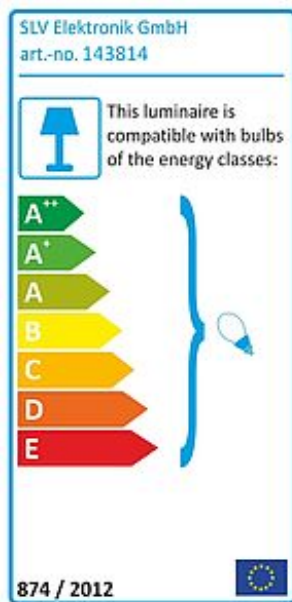

## EURO SPOT GU10

silvergrey, max. 25W, incl. 1-circuit adaptor

Article number	143814
Catalogue	BIG WHITE 2015, Page 353
Type of lamp	Conventional lamp
Lamp	GU10 230V max. 25W
Lampholder / Socket	GU10
Number of light sources	1
Lamp included	No
Tilt range	90 Degree
Rotation range	350 Degree
Length	12.3 cm
Height	15.2 cm
Diameter	8 cm
Net weight	0.455 kg
Gross weight	0.963 kg
Voltage	230 Volt
Max. wattage	25 Watt
Protection class	I
Material	aluminium / glass
Colour	silvergrey
Way of mounting	track system mounting
Remark 1	Energy labels in your language are available in the Service Area sub point Download
Suitable for lamps from EEC	E
Suitable for lamps up to EEC	A++
Light distribution type 1	direct
Light distribution type 3	rotationally symmetric

Adjustable high-voltage spotlight EURO SPOT GU10 with adapter for the 1-circuit high-voltage track system. Due to the incorporated GU10 lampholder, placed within the cylindrical aluminum lamp head, EURO SPOT ES111 is suitable for halogen and LED lamps up to a maximum diameter of 5 cm. This luminaire is compatible with bulbs of the energy classes: E - A++