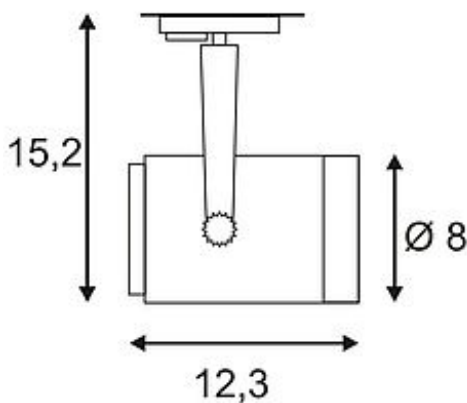

## EURO SPOT GU10

silvergrey, max. 25W, incl. 1-circuit adaptor

Article number	143814
Catalogue	BIG WHITE 2015, Page 353
Type of lamp	Conventional lamp
Lamp	GU10 230V max. 25W
Lampholder / Socket	GU10
Number of light sources	1
Lamp included	No
Tilt range	90 Degree
Rotation range	350 Degree
Length	12.3 cm
Height	15.2 cm
Diameter	8 cm
Net weight	0.455 kg
Gross weight	0.963 kg
Voltage	230 Volt
Max. wattage	25 Watt
Protection class	I
Material	aluminium / glass
Colour	silvergrey
Way of mounting	track system mounting
Remark 1	Energy labels in your language are available in the Service Area sub point Download
Suitable for lamps from EEC	E
Suitable for lamps up to EEC	A++
Light distribution type 1	direct
Light distribution type 3	rotationally symmetric

Adjustable high-voltage spotlight EURO SPOT GU10 with adapter for the 1-circuit high-voltage track system. Due to the incorporated GU10 lampholder, placed within the cylindrical aluminum lamp head, EURO SPOT ES111 is suitable for halogen and LED lamps up to a maximum diameter of 5 cm. This luminaire is compatible with bulbs of the energy classes: E - A++