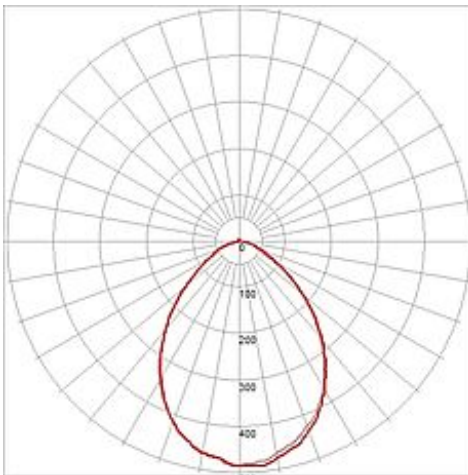

## KALU TRACK LEDDISK SPOT

silvergrey, 3000K, incl. 1-circuit adaptor

Article number	143734
Catalogue	BIG WHITE 2015, Page 351
Type of lamp	LED lamp
Lamp	Philips Fortimo LED Disk Module
Number of light sources	1
Lamp included	Yes
Tilt range	90 Degree
Rotation range	350 Degree
Length	12 cm
Height	15 cm
Net weight	0.446 kg
Gross weight	0.874 kg
Voltage	230 Volt
Max. wattage	12 Watt
Protection class	II
Material	aluminium
Colour	silvergrey
Way of mounting	track system mounting
Remark 1	Head (Ø / L): 10,5 / 5,8 cm
Remark 2	Equipped with the LED Disk module of Philips
Remark 3	Energy labels in your language are available in the Service Area sub point Download
Average lifespan	25000 Hours
Colour temperature	3000 Kelvin
Colour rendering index	>80
Luminous flux	800 lm
Suitable for lamps from EEC	A
Suitable for lamps up to EEC	A++
Light distribution type 1	direct
Light distribution type 3	rotationally symmetric