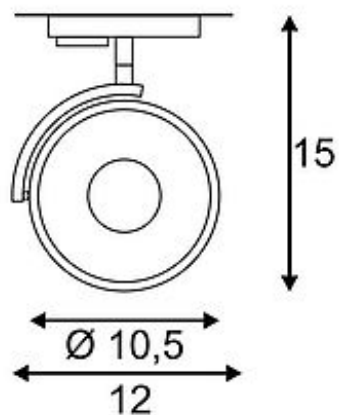

## KALU TRACK LEDDISK SPOT

silvergrey, 3000K, incl. 1-circuit adaptor

Article number	143734
Catalogue	BIG WHITE 2015, Page 351
Type of lamp	LED lamp
Lamp	Philips Fortimo LED Disk Module
Number of light sources	1
Lamp included	Yes
Tilt range	90 Degree
Rotation range	350 Degree
Length	12 cm
Height	15 cm
Net weight	0.446 kg
Gross weight	0.874 kg
Voltage	230 Volt
Max. wattage	12 Watt
Protection class	II
Material	aluminium
Colour	silvergrey
Way of mounting	track system mounting
Remark 1	Head (Ø / L): 10,5 / 5,8 cm
Remark 2	Equipped with the LED Disk module of Philips
Remark 3	Energy labels in your language are available in the Service Area sub point Download
Average lifespan	25000 Hours
Colour temperature	3000 Kelvin
Colour rendering index	>80
Luminous flux	800 lm
Suitable for lamps from EEC	A
Suitable for lamps up to EEC	A++
Light distribution type 1	direct
Light distribution type 3	rotationally symmetric

Adjustable spotlight KALU TRACK LEDDISK with suitable adapter for the 1-circuit high-voltage track system. Conceived as an extension of the popular KALU series, this new spotlight takes on the shape of the product family. The incorporated Philips LED module guarantees high light output with low electricity consumption. To meet all lighting requirements, we additionally offer versions with G53 and GX53 sockets for the 1- and 3-circuit systems. This luminaire contains built-in LED lamps. EEK: A - A++. The lamps cannot be changed in the luminaire.