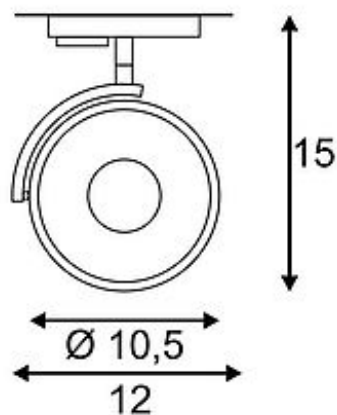

KALU TRACK LEDDISK SPOT

white , 3000K, incl. 1-circuit adaptor

Article number	143731
Catalogue	BIG WHITE 2015, Page 351
Type of lamp	LED lamp
Lamp	Philips Fortimo LED Disk Module
Number of light sources	1
Lamp included	Yes
Tilt range	90 Degree
Rotation range	350 Degree
Length	12 cm
Height	15 cm
Net weight	0.451 kg
Gross weight	0.726 kg
Voltage	230 Volt
Max. wattage	12 Watt
Protection class	II
Material	aluminium
Colour	white
Way of mounting	track system mounting
Remark 1	Head (Ø / L): 10,5 / 5,8 cm
Remark 2	Equipped with the LED Disk module of Philips
Remark 3	Energy labels in your language are available in the Service Area sub point Download
Average lifespan	25000 Hours
Colour temperature	3000 Kelvin
Colour rendering index	>80
Luminous flux	800 lm
Suitable for lamps from EEC	A
Suitable for lamps up to EEC	A++
Light distribution type 1	direct
Light distribution type 3	rotationally symmetric

Adjustable spotlight KALU TRACK LEDDISK with suitable adapter for the 1-circuit high-voltage track system. Conceived as an extension of the popular KALU series, this new spotlight takes on the shape of the product family. The incorporated Philips LED module guarantees high light output with low electricity consumption. To meet all lighting requirements, we additionally offer versions with G53 and GX53 sockets for the 1- and 3-circuit systems. This luminaire contains built-in LED lamps. EEK: A - A++. The lamps cannot be changed in the luminaire.