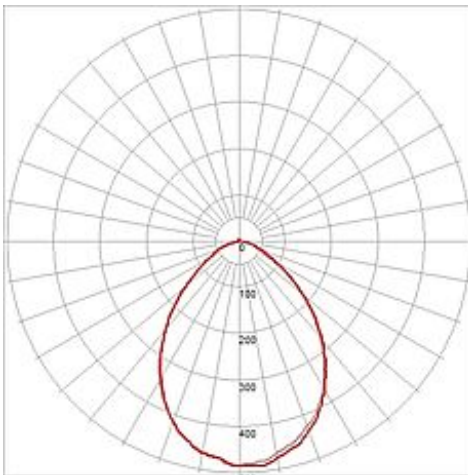

KALU TRACK LEDDISK SPOT

white , 3000K, incl. 1-circuit adaptor

Article number	143731
Catalogue	BIG WHITE 2015, Page 351
Type of lamp	LED lamp
Lamp	Philips Fortimo LED Disk Module
Number of light sources	1
Lamp included	Yes
Tilt range	90 Degree
Rotation range	350 Degree
Length	12 cm
Height	15 cm
Net weight	0.451 kg
Gross weight	0.726 kg
Voltage	230 Volt
Max. wattage	12 Watt
Protection class	II
Material	aluminium
Colour	white
Way of mounting	track system mounting
Remark 1	Head (Ø / L): 10,5 / 5,8 cm
Remark 2	Equipped with the LED Disk module of Philips
Remark 3	Energy labels in your language are available in the Service Area sub point Download
Average lifespan	25000 Hours
Colour temperature	3000 Kelvin
Colour rendering index	>80
Luminous flux	800 lm
Suitable for lamps from EEC	A
Suitable for lamps up to EEC	A++
Light distribution type 1	direct
Light distribution type 3	rotationally symmetric