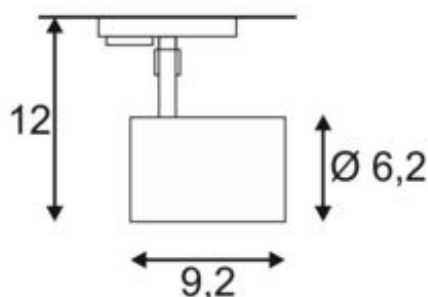

## DEBASTO

spot for 240V 1-phase track, LED, 3000K, white, 8W, incl. 1-phase adapter

Article number	143571
Number of light sources	1
Max. wattage	8 Watt
Lamp	COB LED module
Light distribution type 1	Direct
Light distribution type 3	rotationally symmetric
Product family	Debasto
Feed-in capability	No
Lamp included	No
Height	12 cm
Diameter	6.2 cm
Net weight	0.297 kg
Gross weight	0.349 kg
Voltage	230 ~50 Volts
Protection class	I
Beam angle	30 Degree
Material	Aluminium
Colour	white
Way of mounting	Track mounting
Average lifespan	30000 Hours
Colour temperature	3000 Kelvin
Colour rendering index	80
Luminous flux	360 lm
Energy efficiency class	A++
fastCalcEnabled	No
ranking	300
Catalogue page	BIG WHITE 2017: 376

Adjustable LED spot DEBASTO with suitable adapter for the 240V 1-phase track system. The luminaire is made of aluminium and equipped with a dimmable Premium COB LED module.