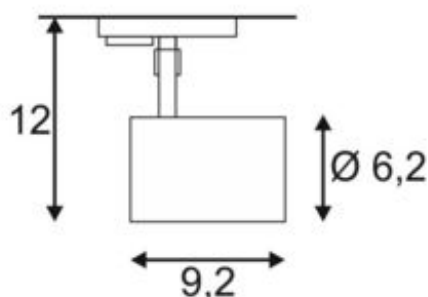

DEBASTO

spot for 240V 1-phase track, LED, 3000K, black, 8W, incl. 1-phase adapter

Article number	143570
Number of light sources	1
Max. wattage	8 Watt
Lamp	COB LED module
Light distribution type 1	Direct
Light distribution type 3	rotationally symmetric
Product family	Debasto
Feed-in capability	No
Lamp included	No
Height	12 cm
Diameter	6.2 cm
Net weight	0.28 kg
Gross weight	0.339 kg
Voltage	230 ~50 Volts
Protection class	I
Beam angle	30 Degree
Material	Aluminium
Colour	black
Way of mounting	Track mounting
Average lifespan	30000 Hours
Colour temperature	3000 Kelvin
Colour rendering index	80
Luminous flux	360 lm
Energy efficiency class	A++
fastCalcEnabled	No
ranking	300
Catalogue page	BIG WHITE 2017: 376

Adjustable LED spot DEBASTO with suitable adapter for the 240V 1-phase track system. The luminaire is made of aluminium and equipped with a dimmable Premium COB LED module.