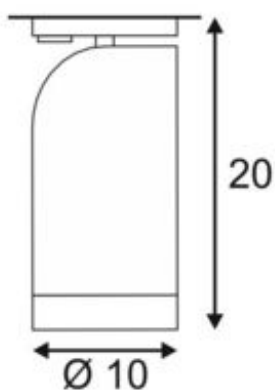

## BILAS

spot for 240V 1-phase track, LED, 2700K, round, matt black, 60°, 15W, incl. 1-phase adapter

Article number	143560
Number of light sources	1
Max. wattage	16 Watt
Lamp	COB LED module
Light distribution type 1	Direct
Light distribution type 3	rotationally symmetric
Product family	Bilas
Feed-in capability	No
Lamp included	No
Height	20 cm
Diameter	10 cm
Net weight	0.844 kg
Gross weight	1.075 kg
Voltage	230 ~50/60 Volts
Protection class	I
Beam angle	60 Degree
Material	Aluminium/glass
Colour	matt black
Way of mounting	Track mounting
Average lifespan	50000 Hours
Colour temperature	2700 Kelvin
Colour rendering index	80
Luminous flux	1000 lm
Energy efficiency class	A++
fastCalcEnabled	No
ranking	400
Catalogue page	BIG WHITE 2017: 381

The simple and elegantly shaped BILAS SPOT is equipped with an adapter for the 240V 1-phase track system and has a turning and pivoting arm that can be locked into position. Outfitted with a powerful, warm white COB LED, the spot is available in a number of colours, as well as various beam angles.