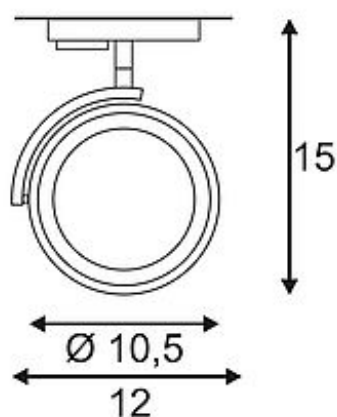

KALU TRACK GX53 SPOT

silvergrey, GX53, max. 9W, incl. 1-circuit adaptor

Article number	143494
Catalogue	BIG WHITE 2015, Page 351
Type of lamp	Conventional lamp
Lamp	Microlynx 230V 9W
Lampholder / Socket	GX53
Number of light sources	1
Lamp included	No
Tilt range	90 Degree
Rotation range	350 Degree
Length	12 cm
Height	15 cm
Net weight	0.28 kg
Gross weight	0.38 kg
Voltage	230 Volt
Max. wattage	9 Watt
Protection class	I
Material	aluminium
Colour	silvergrey
Way of mounting	track system mounting
Remark 1	Head (Ø / L): 10,5 / 4 cm
Remark 2	Energy labels in your language are available in the Service Area sub point Download
Suitable for lamps from EEC	B
Suitable for lamps up to EEC	A++
Light distribution type 1	direct
Light distribution type 3	rotationally symmetric

Adjustable spotlight KALU TRACK GX53 with suitable adapter for the 1-circuit high-voltage track system. Conceived as an extension of the popular KALU series, this new spotlight takes on the shape of the product family. The incorporated GX53 socket ensures operation of energy-saving and LED lamps. To meet all lighting requirements, we additionally offer versions with G53 socket and with Philips LED modules for the 1- and 3-circuit systems. This luminaire is compatible with bulbs of the energy classes: B - A++