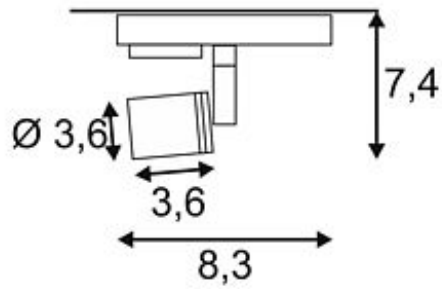

PURI lamp head

silvergrey GU10, max. 50W, incl. 1-circuit adaptor

| | |
|------------------------------|---|
| Article number | 143392 |
| Catalogue | BIG WHITE 2015, Page 356 |
| Type of lamp | Conventional lamp |
| Lamp | GU10 230V max. 50W |
| Lampholder / Socket | GU10 |
| Number of light sources | 1 |
| Lamp included | No |
| Tilt range | 85 Degree |
| Rotation range | 340 Degree |
| Length | 8 cm |
| Width | 3.5 cm |
| Height | 9 cm |
| Diameter | 3.5 cm |
| Net weight | 0.129 kg |
| Gross weight | 0.18 kg |
| Voltage | 230 Volt |
| Max. wattage | 50 Watt |
| Protection class | II |
| Material | aluminium |
| Colour | silvergrey |
| Way of mounting | track system mounting |
| Remark 1 | Decoring for GU10 lamps included |
| Remark 2 | Suitable for the use of ES111 lamps |
| Remark 3 | Energy labels in your language are available in the Service Area sub point Download |
| Suitable for lamps from EEC | E |
| Suitable for lamps up to EEC | A++ |
| Light distribution type 1 | direct |
| Light distribution type 3 | rotationally symmetric |

Adjustable high-voltage spotlight PURI with incorporated adaptor for the 1-circuit high-voltage track system. Made from aluminum, the GU10 lampholder makes PURI suitable for halogen and LED bulbs. For halogen lamps with 5cm in diameter, an appropriate decorative ring is included in the scope of delivery. This luminaire is compatible with bulbs of the energy classes: E - A++