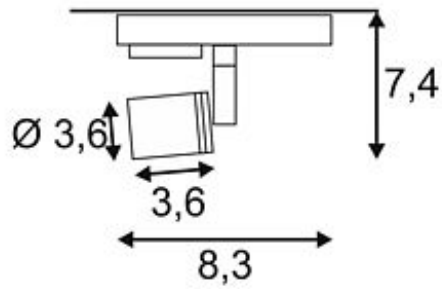

PURI lamp head

white, GU10, max. 50W, incl. 1-circuit adaptor

Article number	143391
Catalogue	BIG WHITE 2015, Page 356
Type of lamp	Conventional lamp
Lamp	GU10 230V max. 50W
Lampholder / Socket	GU10
Number of light sources	1
Lamp included	No
Tilt range	85 Degree
Rotation range	340 Degree
Length	8 cm
Width	3.5 cm
Height	9 cm
Diameter	3.5 cm
Net weight	0.132 kg
Gross weight	0.178 kg
Voltage	230 Volt
Max. wattage	50 Watt
Protection class	II
Material	aluminium
Colour	white
Way of mounting	track system mounting
Remark 1	Decoring for GU10 lamps included
Remark 2	Suitable for the use of ES111 lamps
Remark 3	Energy labels in your language are available in the Service Area sub point Download
Suitable for lamps from EEC	E
Suitable for lamps up to EEC	A++
Light distribution type 1	direct
Light distribution type 3	rotationally symmetric

Adjustable high-voltage spotlight PURI with incorporated adaptor for the 1-circuit high-voltage track system. Made from aluminum, the GU10 lampholder makes PURI suitable for halogen and LED bulbs. For halogen lamps with 5cm in diameter, an appropriate decorative ring is included in the scope of delivery. This luminaire is compatible with bulbs of the energy classes: E - A++