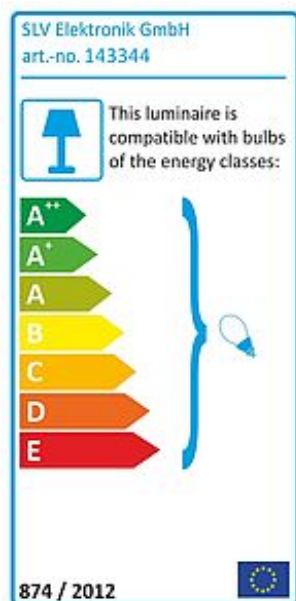

DIABO SPOT

silvergrey, GU10, max. 35W, incl. 1-circuit adaptor

Article number	143344
Catalogue	BIG WHITE 2015, Page 354
Type of lamp	Conventional lamp
Lamp	GU10 230V max. 35W
Lampholder / Socket	GU10
Number of light sources	1
Lamp included	No
Tilt range	90 Degree
Rotation range	350 Degree
Length	11 cm
Height	12.5 cm
Net weight	0.248 kg
Gross weight	0.364 kg
Voltage	230 Volt
Max. wattage	35 Watt
Protection class	I
Material	aluminium
Colour	silvergrey
Way of mounting	track system mounting
Remark 1	Head (Ø / L): 7,5 / 11 cm
Remark 2	Energy labels in your language are available in the Service Area sub point Download
Suitable for lamps from EEC	E
Suitable for lamps up to EEC	A++
Light distribution type 1	direct
Light distribution type 3	rotationally symmetric

Adjustable high-voltage spotlight DIABO with suitable adapter for the 1-circuit high-voltage track system. The lamp is made from aluminum and by means of the incorporated GU10 base suitable for halogen and LED bulbs. As an extension of the DIABO series we offer wall, ceiling and pendant luminaires. This luminaire is compatible with bulbs of the energy classes: E - A++