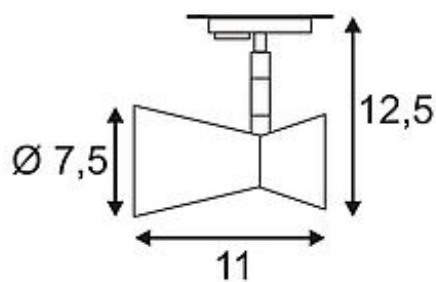

DIABO SPOT

silvergrey, GU10, max. 35W, incl. 1-circuit adaptor

Article number	143344
Catalogue	BIG WHITE 2015, Page 354
Type of lamp	Conventional lamp
Lamp	GU10 230V max. 35W
Lampholder / Socket	GU10
Number of light sources	1
Lamp included	No
Tilt range	90 Degree
Rotation range	350 Degree
Length	11 cm
Height	12.5 cm
Net weight	0.248 kg
Gross weight	0.364 kg
Voltage	230 Volt
Max. wattage	35 Watt
Protection class	I
Material	aluminium
Colour	silvergrey
Way of mounting	track system mounting
Remark 1	Head (Ø / L): 7,5 / 11 cm
Remark 2	Energy labels in your language are available in the Service Area sub point Download
Suitable for lamps from EEC	E
Suitable for lamps up to EEC	A++
Light distribution type 1	direct
Light distribution type 3	rotationally symmetric

Adjustable high-voltage spotlight DIABO with suitable adapter for the 1-circuit high-voltage track system. The lamp is made from aluminum and by means of the incorporated GU10 base suitable for halogen and LED bulbs. As an extension of the DIABO series we offer wall, ceiling and pendant luminaires. This luminaire is compatible with bulbs of the energy classes: E - A++