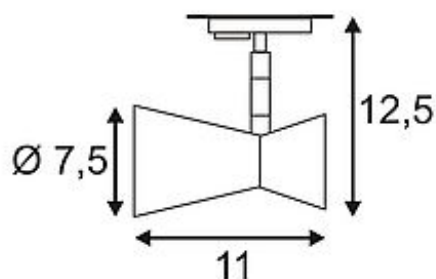

DIABO SPOT

white, GU10 , max. 35W, incl. 1-circuit adaptor

| | |
|------------------------------|---|
| Article number | 143341 |
| Catalogue | BIG WHITE 2015, Page 354 |
| Type of lamp | Conventional lamp |
| Lamp | GU10 230V max. 35W |
| Lampholder / Socket | GU10 |
| Number of light sources | 1 |
| Lamp included | No |
| Tilt range | 90 Degree |
| Rotation range | 350 Degree |
| Length | 11 cm |
| Height | 12.5 cm |
| Net weight | 0.251 kg |
| Gross weight | 0.492 kg |
| Voltage | 230 Volt |
| Max. wattage | 35 Watt |
| Protection class | I |
| Material | aluminium |
| Colour | white |
| Way of mounting | track system mounting |
| Remark 1 | Head (Ø / L): 7,5 / 11 cm |
| Remark 2 | Energy labels in your language are available in the Service Area sub point Download |
| Suitable for lamps from EEC | E |
| Suitable for lamps up to EEC | A++ |
| Light distribution type 1 | direct |
| Light distribution type 3 | rotationally symmetric |

Adjustable high-voltage spotlight DIABO with suitable adapter for the 1-circuit high-voltage track system. The lamp is made from aluminum and by means of the incorporated GU10 base suitable for halogen and LED bulbs. As an extension of the DIABO series we offer wall, ceiling and pendant luminaires. This luminaire is compatible with bulbs of the energy classes: E - A++