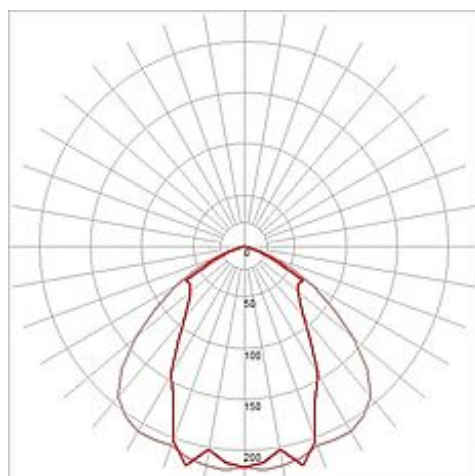

SKELETTO lamp head incl. 1-circuit adaptor

white, R7s, max. 150W

Article number	143321
Type of lamp	Conventional lamp
Lamp	Quartz halogen bulb R7s 78 mm 150W max.
Lampholder / Socket	R7s 78mm
Number of light sources	1
Lamp included	No
Tilt range	180 Degree
Rotation range	350 Degree
Length	17 cm
Width	15.5 cm
Height	5 cm
Net weight	0.415 kg
Gross weight	0.217 kg
Voltage	230 Volt
Max. wattage	150 Watt
Protection class	I
Material	steel
Colour	white
Way of mounting	track system mounting
Remark 1	Energy labels in your language are available in the Service Area sub point Download
Suitable for lamps from EEC	D
Suitable for lamps up to EEC	C
Light distribution type 1	direct
Light distribution type 3	axisymmetric