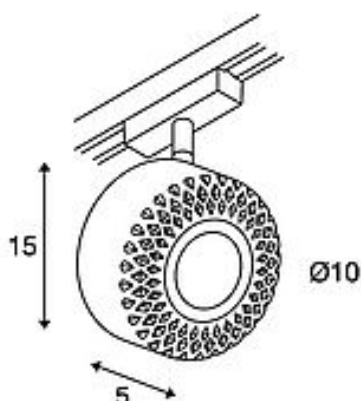

SLV TOTHEE

spot for 2-circuit high-voltage track, LED, 3000K, white, 50°, incl. 2-circuit adapter

Article number	140261
Feed-in capability	No
Lamp included	No
Tilt range	90 Degree
Rotation range	350 Degree
Depth	12.5 cm
Diameter	10 cm
Net weight	0.379 kg
Gross weight	0.515 kg
Voltage	220-240V ~50/60Hz sec. 350mA
Protection class	I
Beam angle	50 Degree
Average lifespan	30000 Hours
Colour temperature	3000 Kelvin
Colour rendering index	80
Luminous flux	1250 lm
Energy efficiency class	A++
Way of mounting	Surface mounted / Ceiling track
Colour	white
Form	round
Light distribution type 1	direct
Light distribution type 2	rotational symmetric
Material	Aluminium

Turnable and tiltable 240V LED spot TOTHEE LED with suitable adapter for the 2-phase 240V track system. The spot is fitted with a warm-white Premium LED and comes in two colours. These dimmable luminaires were exclusively designed by Memyselfandi. EEI: A - A++. The lamps in the luminaire cannot be replaced.