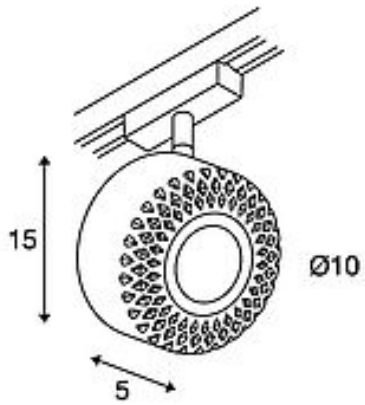

## TOTHEE

spot for 2-circuit high-voltage track, LED, 3000K, black, 50°, incl. 2-circuit adapter

Article number	140260
Feed-in capability	No
Lamp included	No
Tilt range	90 Degree
Rotation range	350 Degree
Depth	12.5 cm
Diameter	10 cm
Net weight	0.377 kg
Gross weight	0.488 kg
Voltage	220-240V ~50/60Hz sec. 350mA
Protection class	I
Beam angle	50 Degree
Average lifespan	30000 Hours
Colour temperature	3000 Kelvin
Colour rendering index	80
Luminous flux	1250 lm
Energy efficiency class	A++
Way of mounting	Surface mounted / Ceiling track
Colour	black
Form	round
Light distribution type 1	direct
Light distribution type 2	rotational symmetric
Material	Aluminium

Turnable and tiltable 240V LED spot TOTHEE LED with suitable adapter for the 2-phase 240V track system. The spot is fitted with a warm-white Premium LED and comes in two colours. These dimmable luminaires were exclusively designed by Memyselfandi. EEI: A - A++. The lamps in the luminaire cannot be replaced.