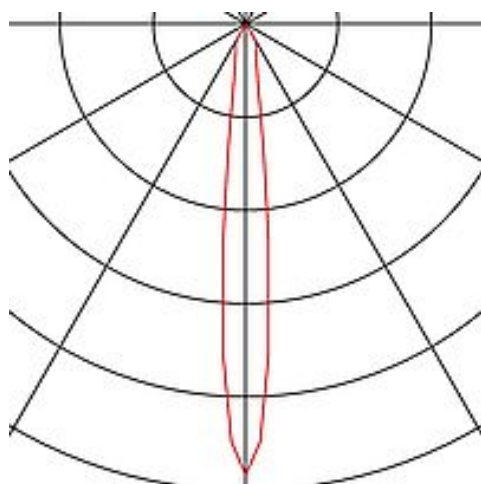

SLV REVILO

spot for 2-circuit high-voltage track, LED, 2700K, white, 36°, incl. 2-circuit adapter

Article number	140211
Feed-in capability	No
Lamp included	No
Tilt range	180 Degree
Rotation range	350 Degree
Length	11.5 cm
Height	13.5 cm
Diameter	5 cm
Net weight	0.278 kg
Gross weight	0.345 kg
Voltage	220-240V ~50/60Hz
Protection class	I
Beam angle	36 Degree
Average lifespan	30000 Hours
Colour temperature	2700 Kelvin
Colour rendering index	80
Luminous flux	620 lm
Energy efficiency class	A++
Way of mounting	Surface mounted / Ceiling track / Wall track
Colour	white
Form	cylindric
Light distribution type 1	direct
Light distribution type 2	rotational symmetric
Material	Aluminium/steel

The REVILO LED is available in two colour versions and comes with a suitable adapter for the 2-circuit high-voltage track. It is fitted with a 7.25W Premium LED. Thanks to its changeable reflector, the spot can be used for many different possible applications.