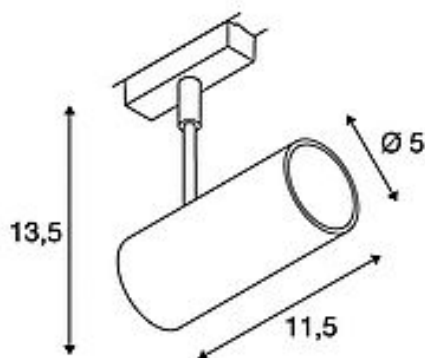

SLV REVILO

spot for 2-circuit high-voltage track, LED, 2700K, white, 36°, incl. 2-circuit adapter

Article number	140211
Feed-in capability	No
Lamp included	No
Tilt range	180 Degree
Rotation range	350 Degree
Length	11.5 cm
Height	13.5 cm
Diameter	5 cm
Net weight	0.278 kg
Gross weight	0.345 kg
Voltage	220-240V ~50/60Hz
Protection class	I
Beam angle	36 Degree
Average lifespan	30000 Hours
Colour temperature	2700 Kelvin
Colour rendering index	80
Luminous flux	620 lm
Energy efficiency class	A++
Way of mounting	Surface mounted / Ceiling track / Wall track
Colour	white
Form	cylindric
Light distribution type 1	direct
Light distribution type 2	rotational symmetric
Material	Aluminium/steel

The REVILO LED is available in two colour versions and comes with a suitable adapter for the 2-circuit high-voltage track. It is fitted with a 7.25W Premium LED. Thanks to its changeable reflector, the spot can be used for many different possible applications.