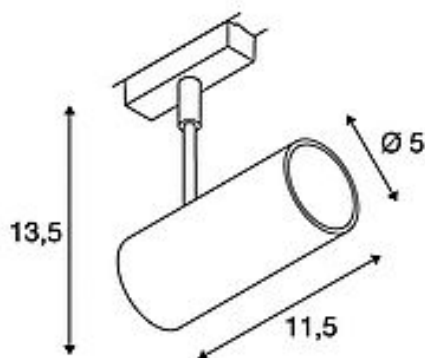

REVILO

spot for 2-circuit high-voltage track, LED, 2700K, black, 36°, incl. 2-circuit adapter

Article number	140210
Feed-in capability	No
Lamp included	No
Tilt range	180 Degree
Rotation range	350 Degree
Length	11.5 cm
Height	13.5 cm
Diameter	5 cm
Net weight	0.281 kg
Gross weight	0.341 kg
Voltage	220-240V ~50/60Hz
Protection class	I
Beam angle	36 Degree
Average lifespan	30000 Hours
Colour temperature	2700 Kelvin
Colour rendering index	80
Luminous flux	620 lm
Energy efficiency class	A++
Colour	black
Form	cylindric
Light distribution type 1	direct
Light distribution type 2	rotational symmetric
Material	Aluminium/steel

The REVILO LED is available in two colour versions and comes with a suitable adapter for the 2-circuit high-voltage track. It is fitted with a 7.25W Premium LED. Thanks to its changeable reflector, the spot can be used for many different possible applications.