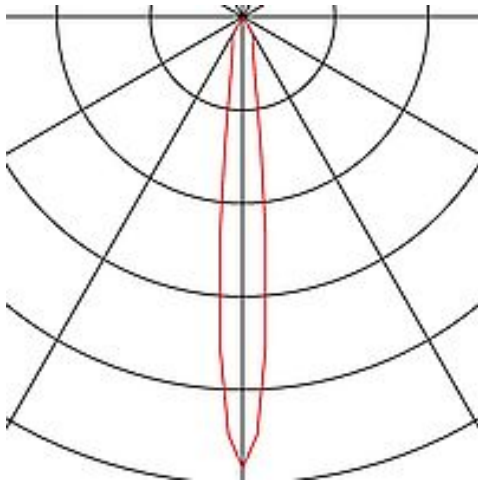

REVILO

spot for 2-circuit high-voltage track, LED, 2700K, black, 36°, incl. 2-circuit adapter

Article number	140210
Feed-in capability	No
Lamp included	No
Tilt range	180 Degree
Rotation range	350 Degree
Length	11.5 cm
Height	13.5 cm
Diameter	5 cm
Net weight	0.281 kg
Gross weight	0.341 kg
Voltage	220-240V ~50/60Hz
Protection class	I
Beam angle	36 Degree
Average lifespan	30000 Hours
Colour temperature	2700 Kelvin
Colour rendering index	80
Luminous flux	620 lm
Energy efficiency class	A++
Colour	black
Form	cylindric
Light distribution type 1	direct
Light distribution type 2	rotational symmetric
Material	Aluminium/steel

The REVILO LED is available in two colour versions and comes with a suitable adapter for the 2-circuit high-voltage track. It is fitted with a 7.25W Premium LED. Thanks to its changeable reflector, the spot can be used for many different possible applications.