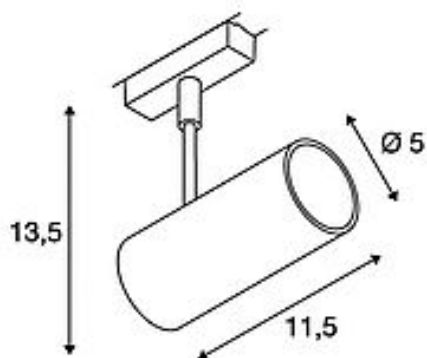

## REVILO

spot for 2-circuit high-voltage track, LED, 2700K, white, 15°, incl. 2-circuit adapter

Article number 140201

Feed-in capability No

Lamp included No

Tilt range 180 Degree

Rotation range 350 Degree

Length 11.5 cm

Height 13.5 cm

Diameter 5 cm

Net weight 0.276 kg

Gross weight 0.342 kg

Voltage 220-240V ~50/60Hz

Protection class I

Beam angle 15 Degree

Average lifespan 30000 Hours

Colour temperature 2700 Kelvin

Colour rendering index 80

Luminous flux 620 lm

Energy efficiency class A++

Way of mounting Surface mounted / Ceiling track / Wall track

Colour white

Form cylindric

Light distribution type 1 direct

Light distribution type 2 rotational symmetric

Material Aluminium/steel

The REVILO LED is available in two colour versions and comes with a suitable adapter for the 2-circuit high-voltage track. It is fitted with a 7.25W Premium LED. Thanks to its changeable reflector, the spot can be used for many different possible applications.