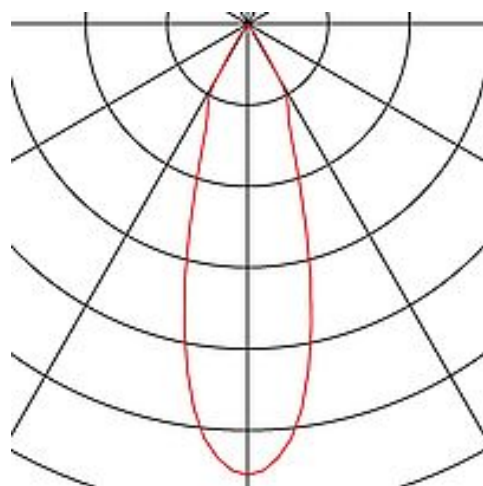

The REVILO LED is available in two colour versions and comes with a suitable adapter for the 2-circuit high-voltage track. It is fitted with a 7.25W Premium LED. Thanks to its changeable reflector, the spot can be used for many different possible applications.

Notes