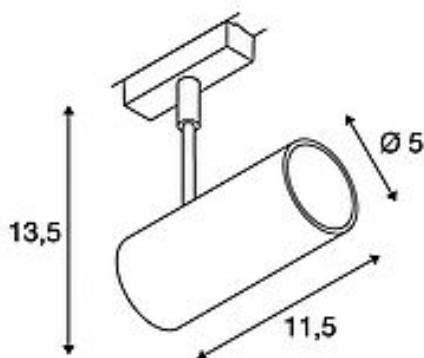

## REVILO

spot for 2-circuit high-voltage track, LED, 2700K, black, 15°, incl. 2-circuit adapter

Article number	140200
Feed-in capability	No
Lamp included	No
Tilt range	180 Degree
Rotation range	350 Degree
Length	11.5 cm
Height	13.5 cm
Diameter	5 cm
Net weight	0.279 kg
Gross weight	0.346 kg
Voltage	220-240V ~50/60Hz
Protection class	I
Beam angle	15 Degree
Average lifespan	30000 Hours
Colour temperature	2700 Kelvin
Colour rendering index	80
Luminous flux	620 lm
Energy efficiency class	A++
Way of mounting	Surface mounted / Ceiling track / Wall track
Colour	black
Form	cylindric
Light distribution type 1	direct
Light distribution type 2	rotational symmetric
Material	Aluminium/steel

The REVILO LED is available in two colour versions and comes with a suitable adapter for the 2-circuit high-voltage track. It is fitted with a 7.25W Premium LED. Thanks to its changeable reflector, the spot can be used for many different possible applications.