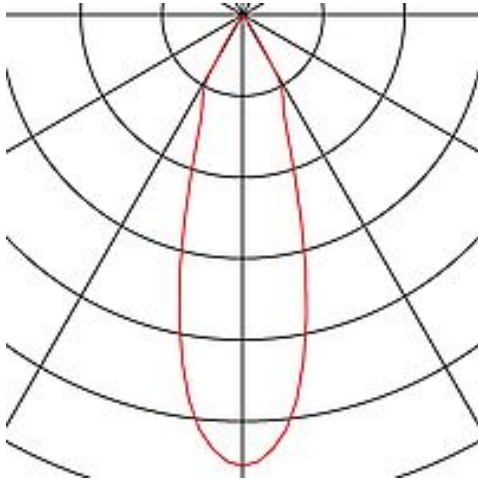

## REVILO

spot for 2-circuit high-voltage track, LED, 2700K, black, 15°, incl. 2-circuit adapter

Article number	140200
Feed-in capability	No
Lamp included	No
Tilt range	180 Degree
Rotation range	350 Degree
Length	11.5 cm
Height	13.5 cm
Diameter	5 cm
Net weight	0.279 kg
Gross weight	0.346 kg
Voltage	220-240V ~50/60Hz
Protection class	I
Beam angle	15 Degree
Average lifespan	30000 Hours
Colour temperature	2700 Kelvin
Colour rendering index	80
Luminous flux	620 lm
Energy efficiency class	A++
Way of mounting	Surface mounted / Ceiling track / Wall track
Colour	black
Form	cylindric
Light distribution type 1	direct
Light distribution type 2	rotational symmetric
Material	Aluminium/steel

The REVILO LED is available in two colour versions and comes with a suitable adapter for the 2-circuit high-voltage track. It is fitted with a 7.25W Premium LED. Thanks to its changeable reflector, the spot can be used for many different possible applications.