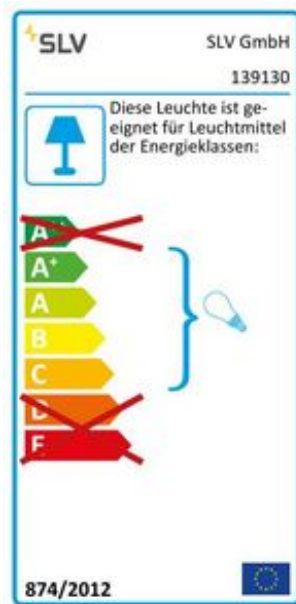

SALUNA

cable luminaire for TENSEO low-voltage cable system, QR-C51, black

Article number	139130
Feed-in capability	No
LBS code	QR-C51
Lamp	QR-C51
Lampholder / Socket	GX5,3
Number of light sources	1
Lamp included	No
Tilt range	90 Degree
Rotation range	350 Degree
Width	18 cm
Height	12.5 cm
Diameter	5.5 cm
Net weight	0.217 kg
Gross weight	0.303 kg
Voltage	12 ~50 Volts
Max. wattage	35 Watt
Protection class	III
Material	Steel/brass
Colour	black
Way of mounting	Wire mounting
fastCalcEnabled	No
ranking	200
Catalogue page	MORE WHITE 2017: 151

The turnable and tiltable SALUNA spot is made from steel and is for the low-voltage cable system. Thanks to the incorporated G5.3 socket, the spot is suitable for either halogen or LED lamps. The maximum compatible cable gap is 15.5 cm. This luminaire is compatible with bulbs of the energy classes: C - A+