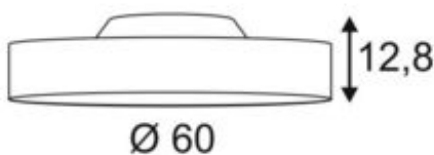

## MEDO 60 ceiling light

LED, 3000K, round, wine red, Ø 60 cm, can be converted to a pendant, 40 W

Article number	135126
Number of light sources	6
Max. wattage	40 Watt
Lamp	SMD LED Module
Light distribution type 1	Direct
Light distribution type 3	rotationally symmetric
Product family	Medo LED
Feed-in capability	No
Lamp included	No
Height	13 cm
Diameter	60 cm
Net weight	5.664 kg
Gross weight	7.419 kg
Voltage	100-240 ~50/60 . 1000 Volts
Protection class	I
Beam angle	105 Degree
Material	Aluminium/steel/acrylic glass
Colour	wine red
Way of mounting	Surface ceiling mounting
Average lifespan	20000 Hours
Colour temperature	3000 Kelvin
Colour rendering index	80
Luminous flux	3500 lm
Energy efficiency class	A++
fastCalcEnabled	Yes
ranking	400
Catalogue page	BIG WHITE 2017: 251

The high-quality MEDO 60 ceiling light convinces with its clear form and the elegant material contrast of its aluminium and glass construction. The luminaire is available in black, white, silver grey, and wine red. Its integrated Premium LED gives pleasant lighting effects, and its built-in LED driver allows direct connection to 230V mains supply. Using the appropriate accessories, this ceiling light can be converted into a pendant luminaire.