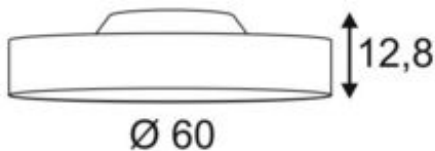

## MEDO 60 ceiling light

LED, 3000K, round, black, Ø 60 cm, can be converted to a pendant, 40 W

Article number	135120
Number of light sources	6
Max. wattage	40 Watt
Lamp	SMD LED Module
Light distribution type 1	Direct
Light distribution type 3	rotationally symmetric
Product family	Medo LED
Feed-in capability	No
Lamp included	No
Height	13 cm
Diameter	60 cm
Net weight	5.601 kg
Gross weight	7.391 kg
Voltage	100-240 ~50/60 . 1000 Volts
Protection class	I
Beam angle	105 Degree
Material	Aluminium/steel/acrylic glass
Colour	black
Way of mounting	Surface ceiling mounting
Average lifespan	20000 Hours
Colour temperature	3000 Kelvin
Colour rendering index	80
Luminous flux	3500 lm
Energy efficiency class	A++
fastCalcEnabled	Yes
ranking	400
Catalogue page	BIG WHITE 2017: 251

The high-quality MEDO 60 ceiling light convinces with its clear form and the elegant material contrast of its aluminium and glass construction. The luminaire is available in black, white, silver grey, and wine red. Its integrated Premium LED gives pleasant lighting effects, and its built-in LED driver allows direct connection to 230V mains supply. Using the appropriate accessories, this ceiling light can be converted into a pendant luminaire.