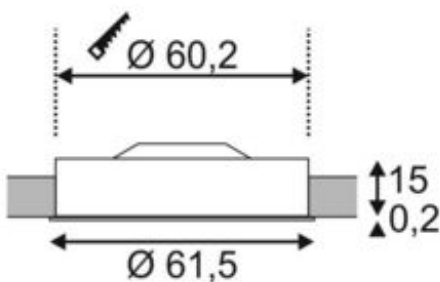

MEDO 60 recessed fitting

LED, 3000K, round, silver-grey, Ø 61 cm, 40 W

Article number	135114
Number of light sources	6
Max. wattage	40 Watt
Lamp	SMD LED Module
Light distribution type 1	Direct
Light distribution type 3	rotationally symmetric
Product family	Medo LED
Feed-in capability	No
Lamp included	No
Installation diameter	60 cm
Installation depth	18.5 cm
Height	15 cm
Diameter	61 cm
Net weight	4.873 kg
Gross weight	6.752 kg
Voltage	100-240 ~50/60 . 1000 Volts
Protection class	I
Beam angle	105 Degree
Material	Aluminium/steel/frosted acrylic glass
Colour	Silver-grey
Way of mounting	Recessed ceiling mounting
Average lifespan	25000 Hours
Colour temperature	3000 Kelvin
Colour rendering index	80
Luminous flux	3500 lm
Energy efficiency class	A++
fastCalcEnabled	Yes
ranking	400
Catalogue page	BIG WHITE 2017: 527

The high-quality MEDO 60 recessed ceiling light convinces with its clear form and the elegant material contrast of its aluminium and glass construction. The luminaire is available in black, white, silver grey, and wine red. Its integrated Premium LED gives pleasant lighting effects, and its built-in LED driver allows direct connection to 230V mains supply.