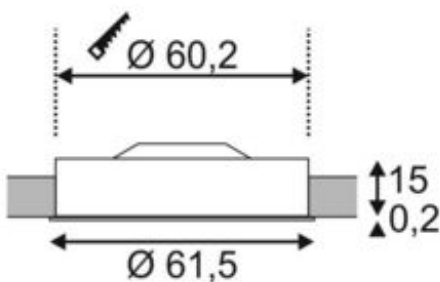

## MEDO 60 recessed fitting

LED, 3000K, round, white, Ø 61 cm, 40 W

|                           |                                       |
|---------------------------|---------------------------------------|
| Article number            | 135111                                |
| Number of light sources   | 6                                     |
| Max. wattage              | 40 Watt                               |
| Lamp                      | SMD LED Module                        |
| Light distribution type 1 | Direct                                |
| Light distribution type 3 | rotationally symmetric                |
| Product family            | Medo LED                              |
| Feed-in capability        | No                                    |
| Lamp included             | No                                    |
| Installation diameter     | 60 cm                                 |
| Installation depth        | 18.5 cm                               |
| Height                    | 15 cm                                 |
| Diameter                  | 61 cm                                 |
| Net weight                | 4.656 kg                              |
| Gross weight              | 6.564 kg                              |
| Voltage                   | 100-240 ~50/60 . 1000 Volts           |
| Protection class          | I                                     |
| Beam angle                | 105 Degree                            |
| Material                  | Aluminium/steel/frosted acrylic glass |
| Colour                    | white                                 |
| Way of mounting           | Recessed ceiling mounting             |
| Average lifespan          | 25000 Hours                           |
| Colour temperature        | 3000 Kelvin                           |
| Colour rendering index    | 80                                    |
| Luminous flux             | 3500 lm                               |
| Energy efficiency class   | A++                                   |
| fastCalcEnabled           | Yes                                   |
| ranking                   | 400                                   |
| Catalogue page            | BIG WHITE 2017: 527                   |